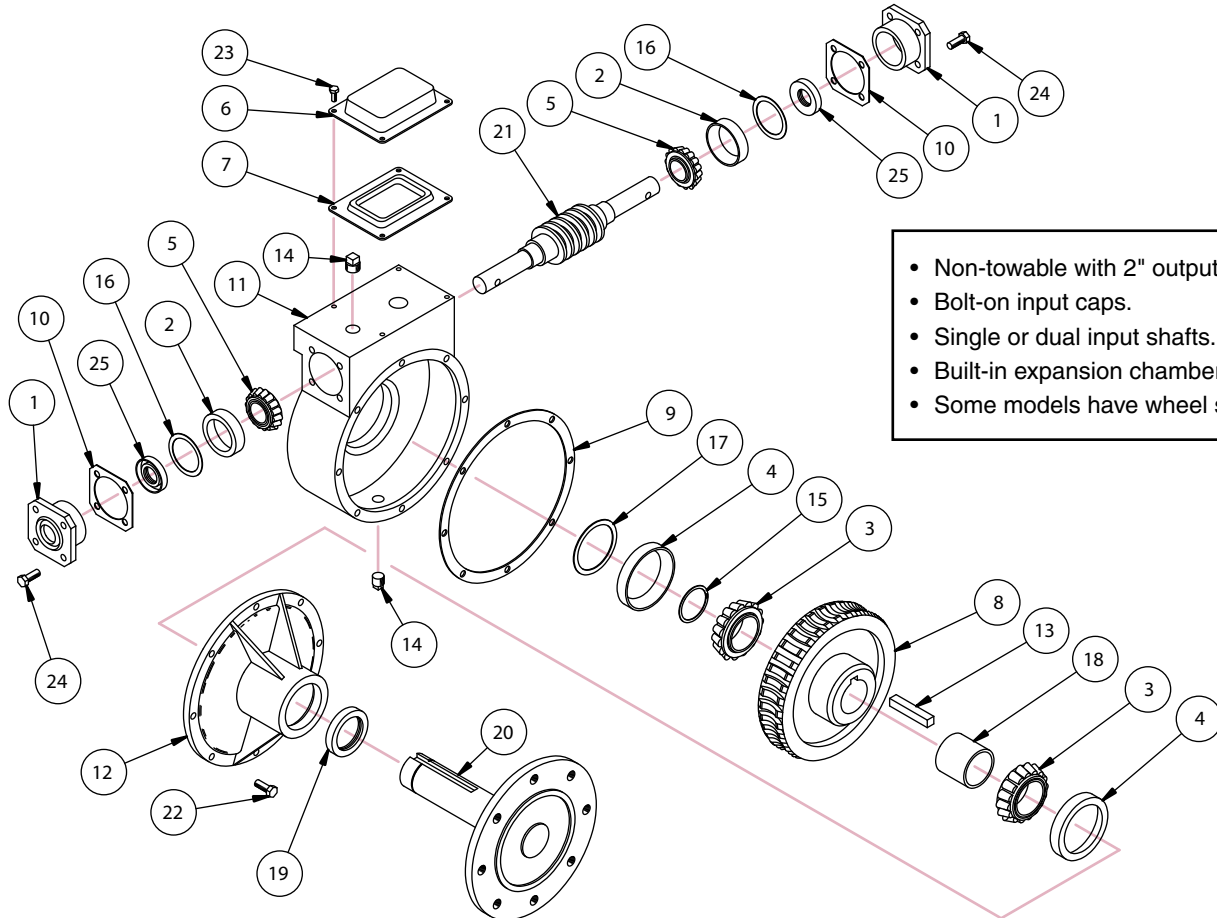

WHEEL GEARBOX PARTS

NI Replacement Gearbox Parts for:

80-90 Non-Towable

- Non-towable with 2" output shaft.
- Bolt-on input caps.
- Single or dual input shafts.
- Built-in expansion chamber.
- Some models have wheel studs.

Note: Some models of gearboxes are obsolete, and some parts are difficult to obtain.

Please contact our sales office for assistance.

Item	NI Part #	Qty	Description
1	27040	2	Cap, Input, Open End
2	44009	2	Cup, Bearing, Input
3	37011	2	Cone, Bearing, Output
4	44014	2	Cup, Bearing, Output
5	37002	2	Cone, Bearing, Input
6	32001	1	Chamber, Expansion, Flat Top
7	46008	1	Diaphragm, Expansion Chamber
8	60019	1	Gear, Worm, Heavy-Duty
9	57037	1	Gasket, Hub
10	570112	2	Gasket, End Cap
11	67006	1	Housing, Flat Top
12	68002	1	Hub

Item	NI Part #	Qty	Description
13	72001	1	Key
14	89006	2	Plug, 1/2" - 14 NPT
15	89805	1	Snap Ring, Output
16	90802	2	Shim, Input
17	90801	1	Shim, Output
18	91801	1	Spacer, Output
19	91155	1	Seal, Output
20	90211	1	Shaft, Output
21	90208	1	Shaft, Worm, Input
22	91002	8	Screw, Cap, 3/8" - 16 x 1
23	91005	4	Screw, Cap, 1/4" - 20 x 5/8
24	91006	8	Screw, Cap, 3/8" - 16 x 1
25	91153	2	Seal, Input