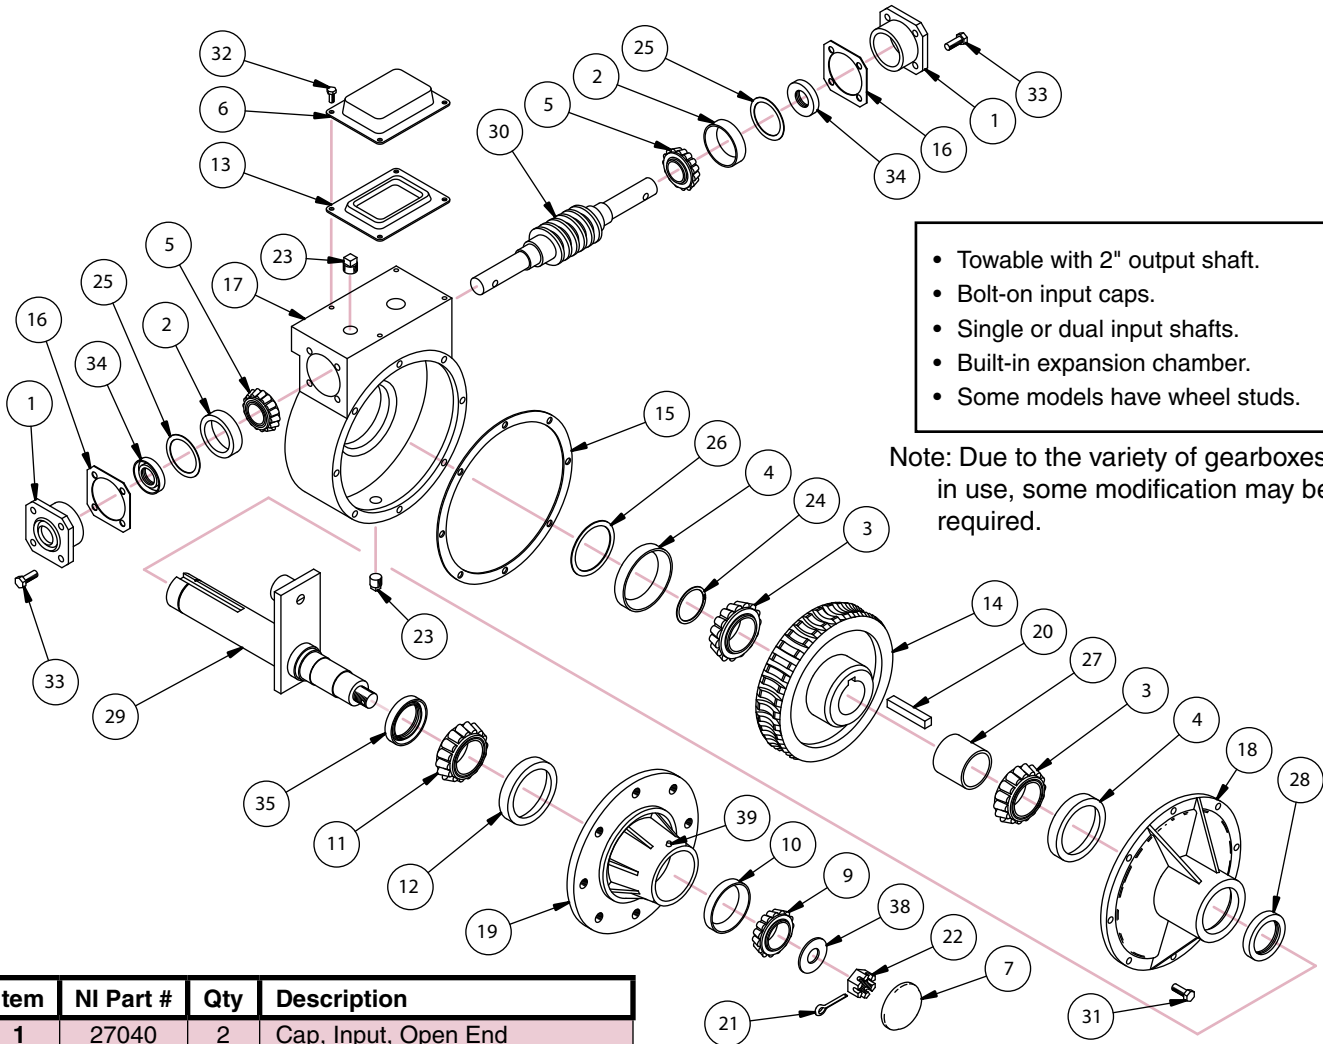

WHEEL GEARBOX PARTS

NI Replacement Gearbox Parts for: **80-90 Towable**

- Towable with 2" output shaft.
- Bolt-on input caps.
- Single or dual input shafts.
- Built-in expansion chamber.
- Some models have wheel studs.

Note: Due to the variety of gearboxes in use, some modification may be required.

| Item | NI Part # | Qty | Description                  |
|------|-----------|-----|------------------------------|
| 1    | 27040     | 2   | Cap, Input, Open End         |
| 2    | 44009     | 2   | Cup, Bearing, Input          |
| 3    | 37011     | 2   | Cone, Bearing, Output        |
| 4    | 44014     | 2   | Cup, Bearing, Output         |
| 5    | 37002     | 2   | Cone, Bearing, Input         |
| 6    | 32001     | 1   | Chamber, Expansion, Flat Top |
| 7    | 27006     | 1   | Cap, Output, Spindle, Dust   |
| -    | 27026     | 1   | Plastic Lube Cap (not shown) |
| 9    | 37007     | 1   | Cone, Bearing, Outer Hub     |
| 10   | 44026     | 1   | Cup, Bearing, Outer Hub      |
| 11   | 37005     | 1   | Cone, Bearing, Inner Hub     |
| 12   | 44018     | 1   | Cup, Bearing, Inner Hub      |
| 13   | 46008     | 1   | Diaphragm, Expansion Chamber |
| 14   | 60019     | 1   | Gear, Worm, Heavy-Duty       |
| 15   | 57037     | 1   | Gasket, Hub                  |
| 16   | 570112    | 2   | Gasket, End Cap              |
| 17   | 67006     | 1   | Housing, Flat Top            |
| 18   | 68002     | 1   | Hub                          |
| 19   | 68003     | 1   | Hub, Towable, Wheel          |
| 20   | 72001     | 1   | Key                          |
| 21   | 72002     | 1   | Key, Cotter, 5/32" x 1-1/4"  |