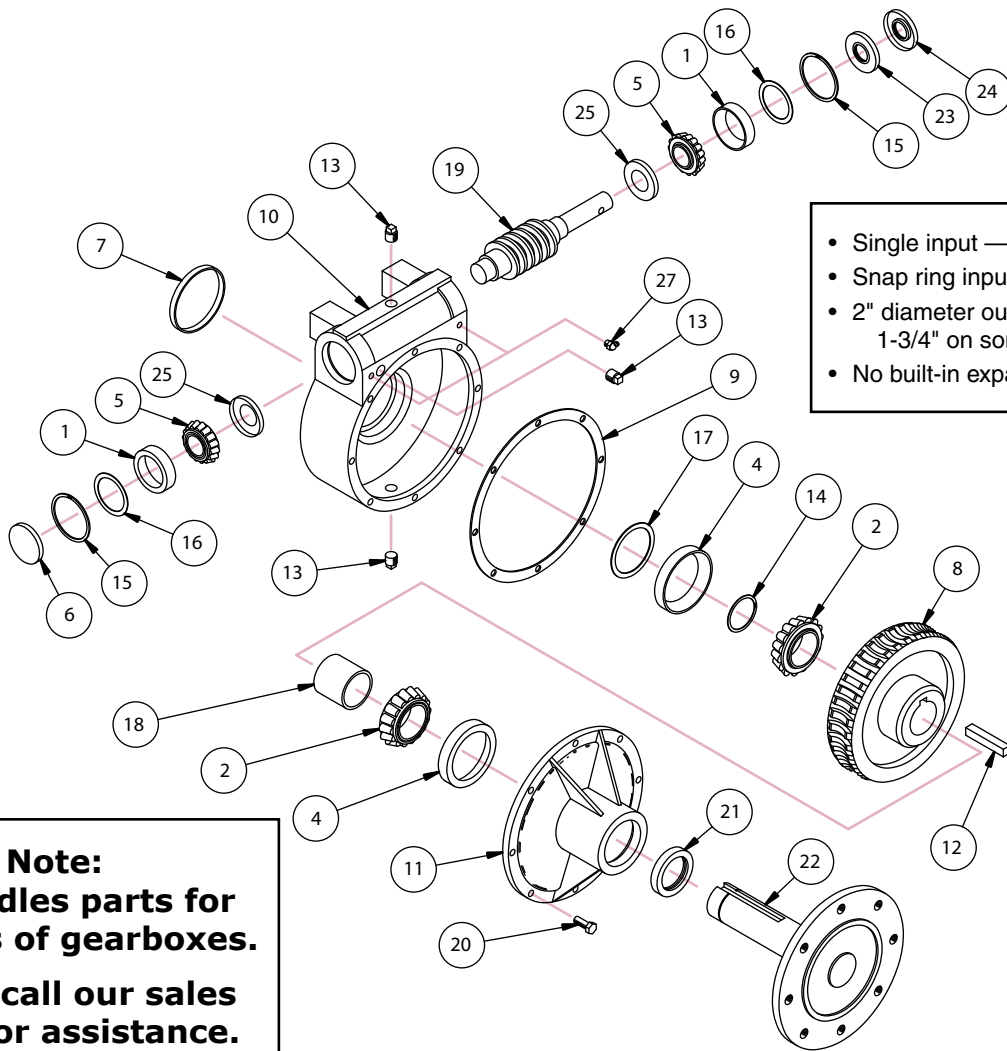

WHEEL GEARBOX PARTS

**NI Replacement Gearbox Parts for:**

**70 Non-Towable**

- Single input — double on some.
- Snap ring input caps.
- 2" diameter output shaft — 1-3/4" on some.
- No built-in expansion chamber.

**Note:**  
**NI handles parts for all types of gearboxes.**  
**Please call our sales office for assistance.**

Item	NI Part #	Qty	Description
1	44009	2	Cup, Bearing, Input
2	37011	2	Cone, Bearing, Output
-	27026	2	Cap, Plastic Lube ( <i>not shown</i> )
4	44002	2	Cup, Bearing, Output
5	37002	2	Cone, Bearing, Input
6	27002	1	Cap, Input, Press-In
7	27005	1	Cap, Output, Press-In
8	60019	1	Gear, Worm, Heavy-Duty
9	57037	1	Gasket, Hub
10	67007	1	Housing, Heavy-Duty
11	68005	1	Hub
12	72001	1	Key
13	89006	3	Plug, 1/2-14 NPT
14	89805	1	Ring, Snap, Output

Item	NI Part #	Qty	Description
15	89817	2	Ring, Snap, Input
16	90802	2	Shim, Input
17	90801	1	Shim, Output
18	91801	1	Spacer, Output
19	90208	1	Shaft, Worm, Input
20	91002	8	Screw, Cap, 3/8"
21	91155	1	Seal, Output
22	90233	1	Shaft, Output
23	91148	1	Seal, Inner Input
24	91154	1	Seal, Outer Input
25	90610	1	Shield, Nilos, Input
-	45012	1	"No Lube" Tag ( <i>not shown</i> )
27	98403	2	Zerk, Grease, 45°