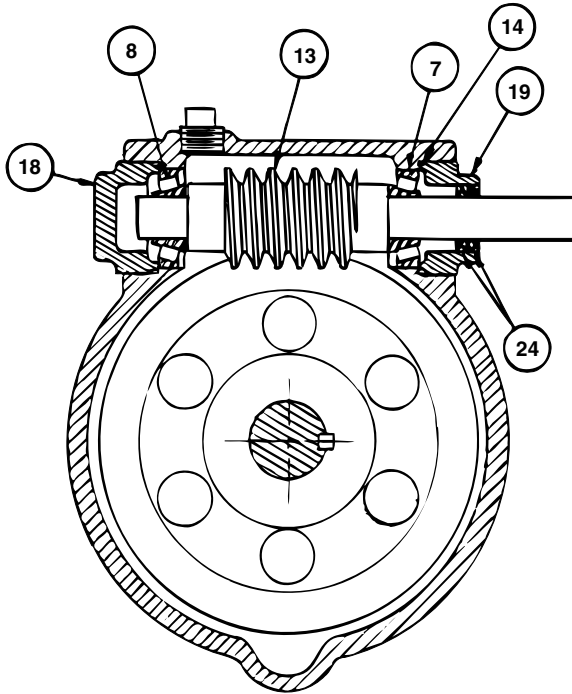

WHEEL GEARBOX PARTS

**NI Replacement Gearbox Parts for:**

**Lockwood Non-Towable**

Left Hand / Right Hand, 5" and 6"

**Note:**  
Parts subject to availability.

Item	NI Part Number		Qty	Description
	5"	6"#		
1	----	----	1	Housing
2	20005	20005	8	Bolt, Lug, Long
3	82002	82002	8	Nut, Lug, 9/16"
4	----	----	1	Snap Ring, Output
5	44019	44023	2	Cup, Bearing, Output
6	37025	37031	2	Cone, Bearing, Output
7	44009	44009	2	Cup, Bearing, Input
8	37026	37026	2	Cone, Bearing, Input
-	----	----	2	Ball, Lead, 1/4" (not shown)
10	----	----	1	Shaft, Output
11	----	----	1	Spacer
12	60030	60024	1	Gear, Worm

Item	NI Part Number		Qty	Description
	5"	6"		
13	----	----	1	Shaft, Worm, Input
14	89828	89828	1	O-Ring
-	----	----	2	Gasket, Copper (not shown)
-	----	----	1	Gasket, Copper, 1/2"
17	570126	570127	1	Gasket, Cover
18	----	----	1	Cap, Input, Closed End
19	27016	27016	1	Cap, Input, Open End
20	----	----	4	Plug, Cap
21	----	----	1	Hub
22	97206	----	1	Washer
23	91122	91123	2	Seal, Output
24	91121	91121	2	Seal, Input