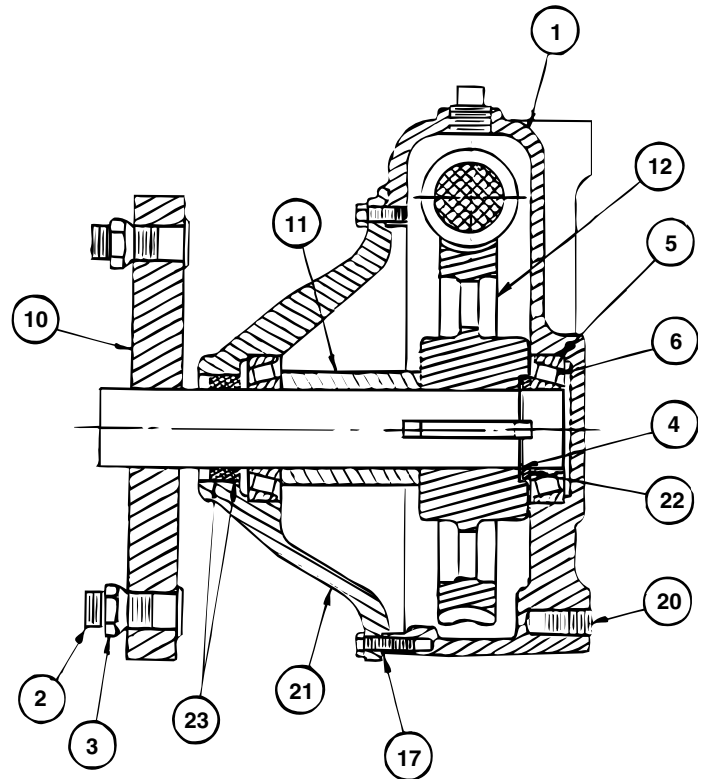

WHEEL GEARBOX PARTS

**NI Replacement Gearbox Parts for:**

**Lockwood Non-Towable**

Left Hand / Right Hand, 5" and 6"

**Note:**  
Parts subject to availability.

Item	NI Part Number		Qty	Description
	5"	6"#		
1	----	----	1	Housing
2	20005	20005	8	Bolt, Lug, Long
3	82002	82002	8	Nut, Lug, 9/16"
4	----	----	1	Snap Ring, Output
5	44019	44023	2	Cup, Bearing, Output
6	37025	37031	2	Cone, Bearing, Output
7	44009	44009	2	Cup, Bearing, Input
8	37026	37026	2	Cone, Bearing, Input
-	----	----	2	Ball, Lead, 1/4" (not shown)
10	----	----	1	Shaft, Output
11	----	----	1	Spacer
12	60030	60024	1	Gear, Worm

Item	NI Part Number		Qty	Description
	5"	6"		
13	----	----	1	Shaft, Worm, Input
14	89828	89828	1	O-Ring
-	----	----	2	Gasket, Copper (not shown)
-	----	----	1	Gasket, Copper, 1/2"
17	570126	570127	1	Gasket, Cover
18	----	----	1	Cap, Input, Closed End
19	27016	27016	1	Cap, Input, Open End
20	----	----	4	Plug, Cap
21	----	----	1	Hub
22	97206	----	1	Washer
23	91122	91123	2	Seal, Output
24	91121	91121	2	Seal, Input