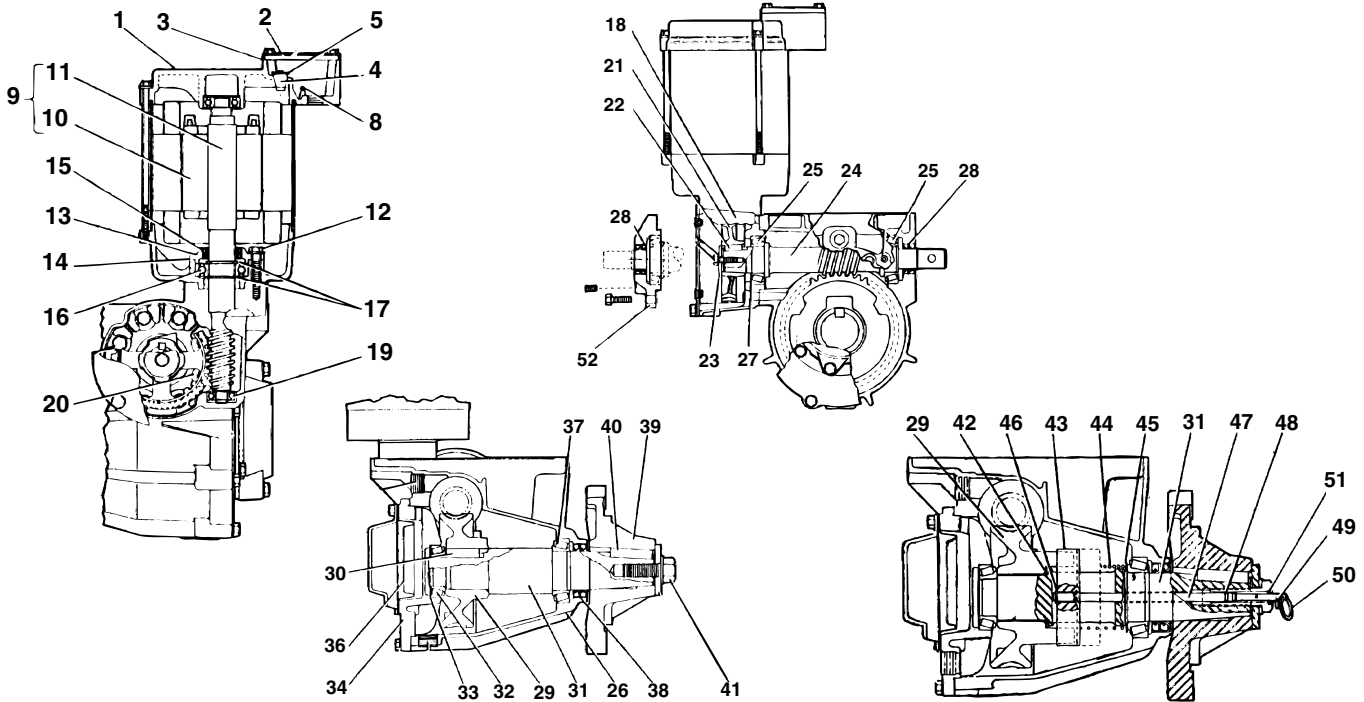

CENTER DRIVE PARTS

**NI Replacement Parts for:**

**US 622 Gearmotor, Towable & Non-Towable**

Item	NI Part #	Qty	Description
1	228XX	1	Bracket, Short End
2	228XX	1	Bracket, Cover
3	570XX	1	Gasket
4	635XX	1	Grommet
5	880XX	1	Plate, Clamping
6	972XX	1	Washer, Spring
7	17026	1	Bearing, Ball
8	790XX	1	Stator, Wound Assembly
9	790XX	1	Rotor, Assembly (includes 10 & 11)
10	790XX	1	Rotor Core
11	902XX	1	Shaft, Worm, Primary
12	11001	1	Adapter Bracket
13	17031	1	Bearing Cap
14	570XX	1	Gasket
15	91176	2	Seal, Oil
16	17024	1	Bearing, Ball
17	89803	1	Ring, Snap
18	670XX	1	Case, Gear
19	17011	1	Bearing, Ball
20	880XX	1	Plate, Filler
21	60006	1	Gear, Worm, Primary: 47:1
	60007	1	Gear, Worm, Primary: 58:1
22	720XX	1	Key, Square
23	88008	1	Plate, Clamping
24	90220	1	Shaft, Worm, Final: Slave
	90228	1	Shaft, Worm, Final: Motorized
25	37009	2	Cone, Bearing, Roller
	44005	2	Cup, Bearing, Roller
26	670XX	1	Housing, Gear Case

Item	NI Part#	Qty	Description
27	908XX	1	Shim
28	91138	2	Seal, Oil
29	60008	1	Gear, Worm, Final: Non-Towable
	60003	1	Gear, Worm, Final: Towable
30	720XX	2	Key, Square, Last Disconnect
31	90212	1	Shaft, Output: Non-Towable
	90225	1	Shaft, Output: Towable
32	37009	1	Cone, Bearing, Roller
	44006	1	Cup, Bearing, Roller
33	908XX		Shim
34	67002	1	Housing, Bearing
35	46003	1	Diaphragm, Expansion Chamber
36	430XX	1	Cover, Special
37	37004	1	Cone, Roller Bearing
	44007	1	Cup, Roller Bearing
38	91137	2	Seal, Oil
39	68004	1	Hub, Wheel
40	720XX	1	Key, Square
41	880XX	1	Plate, Clamping
42	908XX	1	Shim
43	46502	1	Disconnect
44	926XX	1	Spring
45	926XX	1	Spring, Retainer
46	898XX	1	Ring, Snap
47	90207	1	Shaft, Disconnect
48	898XX	2	O-Ring
49	850XX	1	Pin, Special
50	898XX	1	Ring, Special
51	91104	1	Seal, Oil
52	270XX	1	Cap, Bearing (GWC)