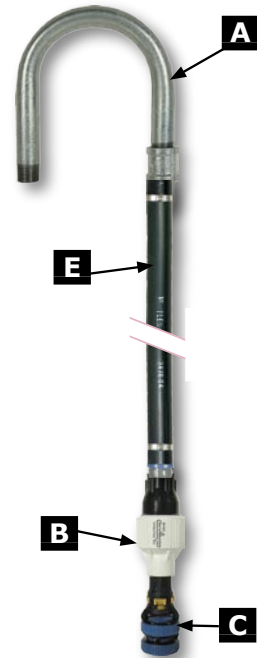

DROPS

Senninger LDN® Drop Configurations

**Hose
w/ Regulator on Bottom**

1

**Hose
w/ Regulator on Top**

2

**Polyethylene
w/ Regulator on Bottom**

3

Item	NI Part Number			* Page Ref.	Description
	Drop Assy 1	Drop Assy 2	Drop Assy 3		
A	76502	76502	76501-1	p. 97	Galvanized Loop
B	9013X	9013X	9013X	p. 92	PSR Regulator
C	9283X		9283X	p. 82	LDN w/ Nozzle
C		9283XB		p. 82	LDN w/ Barb
D	510XX	510XX	N/A	p. 82	LDN Weight
E	N/A	N/A	510XX	p. 98	Polyethylene Drop
F	330107	330107	N/A	p. 100	Crimp Clamp
G	11093	11093	N/A	p. 100	Male Adapter
H	11025	N/A	N/A	p. 100	Female Adapter
I	66022	66022	N/A	p. 100	Hose, 3/4" x 250'

* Additional information is available on the page number listed.

"X" indicates a variety of part numbers are available. See listed page number for further details.

For your convenience when ordering sprinkler packages, use the handy Sprinkler Chart Data Form on page 112 at the end of this section.