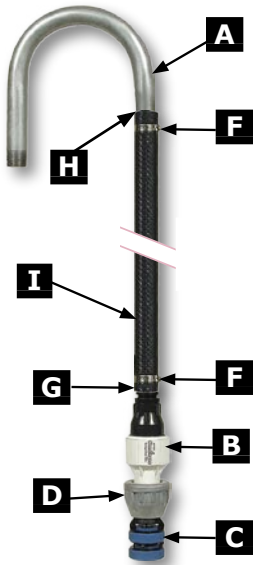

DROPS

Senninger LDN® Drop Configurations

**Hose
w/ Regulator on Bottom**

1

**Hose
w/ Regulator on Top**

2

**Polyethylene
w/ Regulator on Bottom**

3

Item	NI Part Number			* Page Ref.	Description
	Drop Assy 1	Drop Assy 2	Drop Assy 3		
A	76502	76502	76501-1	p. 97	Galvanized Loop
B	9013X	9013X	9013X	p. 92	PSR Regulator
C	9283X		9283X	p. 82	LDN w/ Nozzle
C		9283XB		p. 82	LDN w/ Barb
D	510XX	510XX	N/A	p. 82	LDN Weight
E	N/A	N/A	510XX	p. 98	Polyethylene Drop
F	330107	330107	N/A	p. 100	Crimp Clamp
G	11093	11093	N/A	p. 100	Male Adapter
H	11025	N/A	N/A	p. 100	Female Adapter
I	66022	66022	N/A	p. 100	Hose, 3/4" x 250'

* Additional information is available on the page number listed.

"X" indicates a variety of part numbers are available. See listed page number for further details.

For your convenience when ordering sprinkler packages, use the handy Sprinkler Chart Data Form on page 112 at the end of this section.