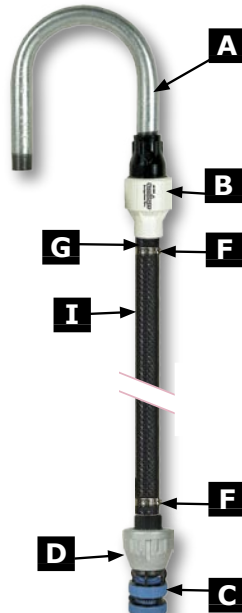

DROPS

Senninger LDN® Drop Configurations

**Hose
w/ Regulator on Bottom**

1

**Hose
w/ Regulator on Top**

2

**Polyethylene
w/ Regulator on Bottom**

3

Item	NI Part Number			* Page Ref.	Description
	Drop Assy 1	Drop Assy 2	Drop Assy 3		
A	76502	76502	76501-1	p. 97	Galvanized Loop
B	9013X	9013X	9013X	p. 92	PSR Regulator
C	9283X		9283X	p. 82	LDN w/ Nozzle
C		9283XB		p. 82	LDN w/ Barb
D	510XX	510XX	N/A	p. 82	LDN Weight
E	N/A	N/A	510XX	p. 98	Polyethylene Drop
F	330107	330107	N/A	p. 100	Crimp Clamp
G	11093	11093	N/A	p. 100	Male Adapter
H	11025	N/A	N/A	p. 100	Female Adapter
I	66022	66022	N/A	p. 100	Hose, 3/4" x 250'

* Additional information is available on the page number listed.

"X" indicates a variety of part numbers are available. See listed page number for further details.

For your convenience when ordering sprinkler packages, use the handy Sprinkler Chart Data Form on page 112 at the end of this section.