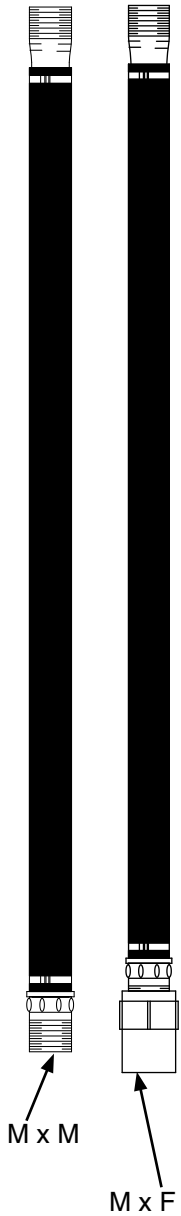

DROPS

**Drop Components** *(continued)*  
**NI Flex Drops**

**Features and Benefits**

- Built of heavy-walled polyethylene so they are flexible, yet strong to fight the wind.
- Sunlight-resistant.
- Built from straight stock to avoid curling.
- Color code ring allows easy length identification.
- May be fitted with plastic or plated steel 3/4" NPT fittings.
- Standard configuration is ideal for rotators and spray heads.
- Configuration with 24" premium drop hose extension is ideal for i-wob and spray packages.

**NI Flex Drops**

| Size | Color Code | NI Part Number |           |                       |          |
|------|------------|----------------|-----------|-----------------------|----------|
|      |            | Standard       |           | w/ 24" Hose Extension |          |
|      |            | M x M NPT      | M x F NPT | M x Hose              | M x M    |
| 30"  | Yellow     | 51048          | 51047     | 51048PH               | 51048PHM |
| 36"  | Green      | 51019          | 51006     | 51019PH               | 51019PHM |
| 42"  | Clear      | 51027          | 51022     | 51027PH               | 51027PHM |
| 48"  | Blue       | 51002          | 51034     | 51002PH               | 51002PHM |
| 54"  | Orange     | 51012          | 51013     | 51012PH               | 51012PHM |
| 60"  | Red        | 51025          | 51017     | 51025PH               | 51025PHM |
| 66"  | White      | 51014          | 51010     | 51014PH               | 51014PHM |
| 72"  | Yellow     | 51041          | 51004     | 51041PH               | 51041PHM |
| 78"  | Green      | 51032          | 51033     | 51032PH               | 51032PHM |
| 84"  | Black      | 51008          | 51038     | 51008PH               | 51008PHM |
| 90"  | Clear      | 51018          | 51030     | 51018PH               | 51018PHM |
| 96"  | Red        | 51043          | 51036     | 51043PH               | 51043PHM |
| 102" | White      | 51052          | 51046     | 51052PH               | 51052PHM |