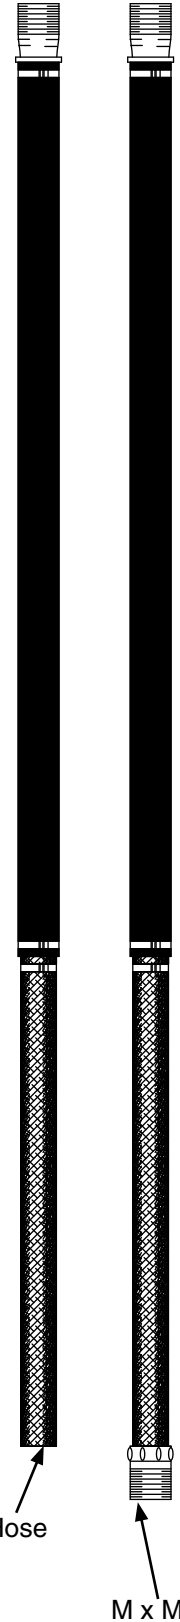

DROPS

**Drop Components** *(continued)*  
**NI Flex Drops**

**Features and Benefits**

- Built of heavy-walled polyethylene so they are flexible, yet strong to fight the wind.
- Sunlight-resistant.
- Built from straight stock to avoid curling.
- Color code ring allows easy length identification.
- May be fitted with plastic or plated steel 3/4" NPT fittings.
- Standard configuration is ideal for rotators and spray heads.
- Configuration with 24" premium drop hose extension is ideal for i-wob and spray packages.

**NI Flex Drops**

| Size | Color Code | NI Part Number |           |                       |          |
|------|------------|----------------|-----------|-----------------------|----------|
|      |            | Standard       |           | w/ 24" Hose Extension |          |
|      |            | M x M NPT      | M x F NPT | M x Hose              | M x M    |
| 30"  | Yellow     | 51048          | 51047     | 51048PH               | 51048PHM |
| 36"  | Green      | 51019          | 51006     | 51019PH               | 51019PHM |
| 42"  | Clear      | 51027          | 51022     | 51027PH               | 51027PHM |
| 48"  | Blue       | 51002          | 51034     | 51002PH               | 51002PHM |
| 54"  | Orange     | 51012          | 51013     | 51012PH               | 51012PHM |
| 60"  | Red        | 51025          | 51017     | 51025PH               | 51025PHM |
| 66"  | White      | 51014          | 51010     | 51014PH               | 51014PHM |
| 72"  | Yellow     | 51041          | 51004     | 51041PH               | 51041PHM |
| 78"  | Green      | 51032          | 51033     | 51032PH               | 51032PHM |
| 84"  | Black      | 51008          | 51038     | 51008PH               | 51008PHM |
| 90"  | Clear      | 51018          | 51030     | 51018PH               | 51018PHM |
| 96"  | Red        | 51043          | 51036     | 51043PH               | 51043PHM |
| 102" | White      | 51052          | 51046     | 51052PH               | 51052PHM |