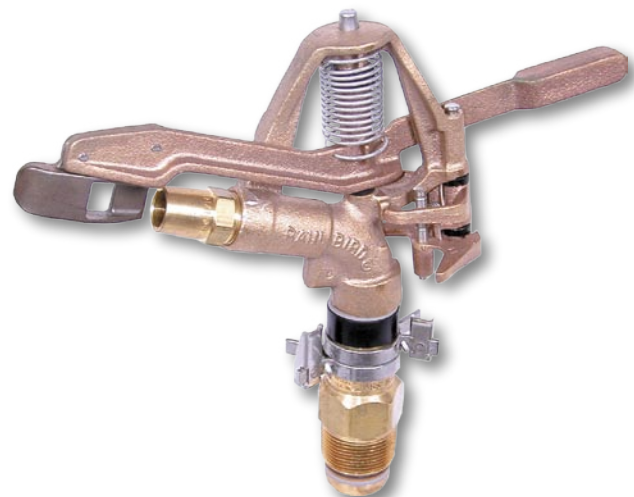

SPRINKLERS

Brass Impact Sprinklers

NI Part #	Model Number	Description	Operating Range in psi	Flow Rate in gpm	Radius in ft.	Common Spacings Range
92889	20JH	Sprinkler, Impact, Brass, Rain Bird, 23°, Full Circle, with 1/2" M NPT	35 - 60	2.05 - 5.47	38 - 41	20 x 35 ft. to 40 x 50 ft.
92891	14070H	Sprinkler, Impact, Brass, Rain Bird, 27°, Full Circle, with 3/4" M NPT	25 - 80	4.2 - 23	44 - 71	40 x 60 ft. to 60 x 80 ft.
928110	30H	Sprinkler, Impact, Brass, Rain Bird, 27°, Full Circle, with 3/4" M NPT	25 - 80	2.9 - 13.1	40 - 56	30 x 50 ft. to 60 x 60 ft.
928103	RB30F	Sprinkler, Impact, Brass, Aqua-Burst, 23°, Full Circle, with 3/4" M NPT	25 - 80	2.1 - 11.4	38.5 - 52.5	----
928153	RB30ED2	Sprinkler, Impact, Brass, Aqua-Burst, 23°, Full Circle or Part Circle, Adjustable, with 3/4" M NPT	30 - 60	3.83 - 10.36	41 - 49	----
92809	L3030H	Sprinkler, Impact, Brass, Rain Bird, 10°, Full Circle, with 3/4" M NPT	25 - 60	2.9 - 15.9	34 - 48	----
92828	70CSPH	Sprinkler, Impact, Brass, Rain Bird, 21°, Full Circle, with 1" F NPT	40 - 80	8.8 - 41.8	57 - 82	60 x 80 ft. to 90 x 120 ft.
928135	65PJ-ADJ-TNT	Sprinkler, Impact, Brass, Rain Bird, 27°, Part Circle, with 1" F NPT	40 - 80	11.5 - 16.5	54 - 65	----
928509	80E	Sprinkler, Impact, Brass, Rain Bird, 27°, Full / Part Circle, with 1-1/4" M NPT	25 - 100	17.1 - 127.7	61 - 116	80 x 80 ft. to 140 x 140 ft.
64006	85EHD-LA Tough Bird	Sprinkler, Impact, Brass, Rain Bird, 17°, Part Circle, with 1-1/4" M NPT, with stainless steel spoon	20 - 100	17.1 - 127.7	48 - 108	80 x 80 ft. to 140 x 140 ft.

F

Above part numbers do not include nozzle; order nozzle separately.

Nozzles and Plugs

Specify desired nozzle size.

NI Part #	Description
795119	Nozzle, Brass, 3RN Impact
795157	Nozzle, Brass, 70 Impact
795110	Nozzle, Brass, 85 Impact
795118	Plug, Brass, 2RN Impact
89008	Plug, Brass, 3RN Impact

17° Part Circle, Brass Impact Sprinkler, Model 85EHD-LA 64006

Other trajectories and models are available. Contact us for details.