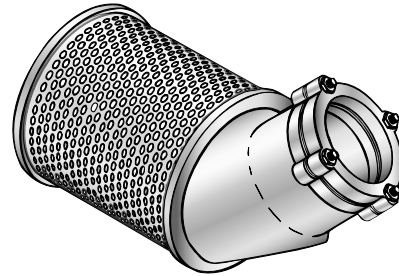

PUMP ACCESSORIES

Screens

Sure-Flo Self-Cleaning Screen

NI Part Number		Size
Single Drive	Dual Drive	
90907	90901	6"
90902	90903	8"
90908	90909	10"

Other sizes and styles available.

- Operates in any position.
- Constantly cleans while pumping.
- Debris blown off the screen is carried away in a strong current of water.

Foot Valve & Screen

NI Part #	Size
966264	4"
966265	5"
966266	6"
966267	8"
966268	10"

Filter Screen, Suction

NI Part #	Size
52020	4"
52021	5"
52022	6"
52018	8"
52023	10"

G

**Various types of foot valves and screens are available.
Call our sales office for details.**