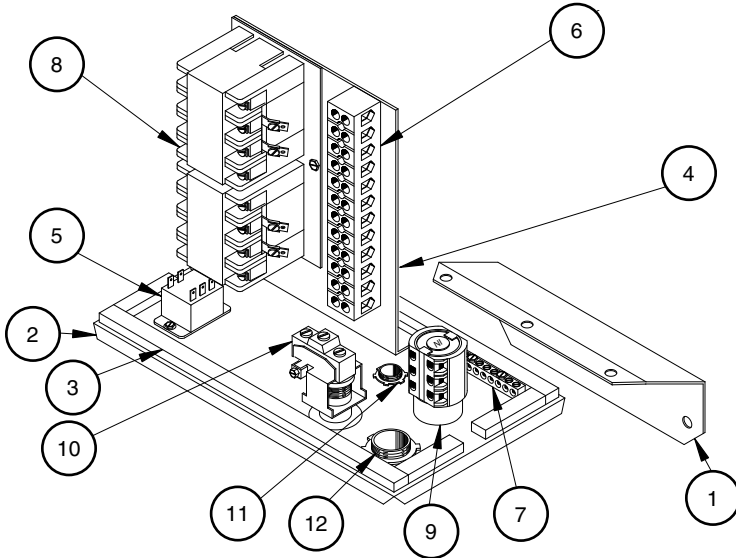

TOWER CONTROL BOX PARTS

NI Last Tower Control Box — 22009

Item	NI Part #	Qty	Description
1	88001	1	Plate, Angle
2	88002	1	Plate, Base
3	72510	1	Gasket, Kit, Foam
4	88013	1	Plate, Vertical
5	938301	1	Terminal Strip
	91043	2	Screw, 8-32 x 3/4, Self-Tapping
6	40051	1	Contactor, 3-Pole, 40 Amp
	91042	2	Screw, 8-32 x 3/8, Self-Tapping
7	93402	1	Suppressor, Arc
8	77005	1	Lug, Ground, Strip
	91043	2	Screw, 8-32 x 3/4, Self-Tapping
9	89630	1	Relay
	91042	2	Screw, 8-32 x 3/8, Self-Tapping
10	93601	1	Switch, Disconnect
11	39006	1	Connector, Cord, w/ Jam Nut, 1/2" (option w/ basic box)
12	39007	1	Connector, Cord, w/ Jam Nut, 1" (option w/ basic box)
13	89022	1	Plug, Flat, Black
14	24008	1	Bushing, Grommet

NI Booster Box w/ Pressure Switch — 22053

Item	NI Part #	Qty	Description
1	88001	1	Plate, Angle
2	88002	1	Plate, Base
3	72510	1	Gasket, Kit, Foam
4	88029	1	Plate, Vertical
5	89630	1	Relay
	91042	2	Screw, 8-32 x 3/8, Self-Tapping
6	93801	1	Terminal Strip
	91003	2	Screw, 8-32 x 1 1/4", Rd. Hd.
7	77005	1	Lug, Ground, Strip
	91043	2	Screw, 8-32 x 3/4, Self-Tapping
8	40009	1	Contactor, Reversing
	91042	2	Screw, 8-32 x 3/8, Self-Tapping
9	93601	1	Switch, Disconnect
10	93643	1	Switch, Pressure
11	39006	1	Connector, Cord, w/ Jam Nut, 1/2" (option w/ basic box)
12	39007	1	Connector, Cord, w/ Jam Nut, 1" (option w/ basic box)