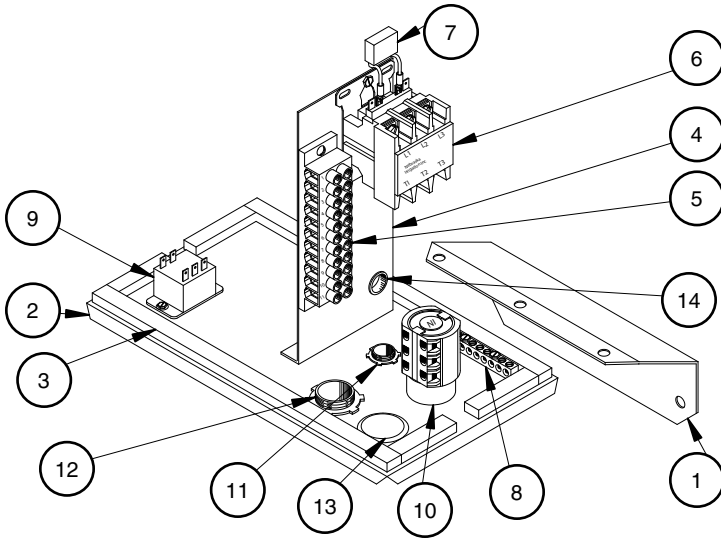

TOWER CONTROL BOX PARTS

NI Last Tower Control Box — 22009

Item	NI Part #	Qty	Description
1	88001	1	Plate, Angle
2	88002	1	Plate, Base
3	72510	1	Gasket, Kit, Foam
4	88013	1	Plate, Vertical
5	938301	1	Terminal Strip
	91043	2	Screw, 8-32 x 3/4, Self-Tapping
6	40051	1	Contactor, 3-Pole, 40 Amp
	91042	2	Screw, 8-32 x 3/8, Self-Tapping
7	93402	1	Suppressor, Arc
8	77005	1	Lug, Ground, Strip
	91043	2	Screw, 8-32 x 3/4, Self-Tapping
9	89630	1	Relay
	91042	2	Screw, 8-32 x 3/8, Self-Tapping
10	93601	1	Switch, Disconnect
11	39006	1	Connector, Cord, w/ Jam Nut, 1/2" (option w/ basic box)
12	39007	1	Connector, Cord, w/ Jam Nut, 1" (option w/ basic box)
13	89022	1	Plug, Flat, Black
14	24008	1	Bushing, Grommet

NI Booster Box w/ Pressure Switch — 22053

Item	NI Part #	Qty	Description
1	88001	1	Plate, Angle
2	88002	1	Plate, Base
3	72510	1	Gasket, Kit, Foam
4	88029	1	Plate, Vertical
5	89630	1	Relay
	91042	2	Screw, 8-32 x 3/8, Self-Tapping
6	93801	1	Terminal Strip
	91003	2	Screw, 8-32 x 1 1/4", Rd. Hd.
7	77005	1	Lug, Ground, Strip
	91043	2	Screw, 8-32 x 3/4, Self-Tapping
8	40009	1	Contactor, Reversing
	91042	2	Screw, 8-32 x 3/8, Self-Tapping
9	93601	1	Switch, Disconnect
10	93643	1	Switch, Pressure
11	39006	1	Connector, Cord, w/ Jam Nut, 1/2" (option w/ basic box)
12	39007	1	Connector, Cord, w/ Jam Nut, 1" (option w/ basic box)