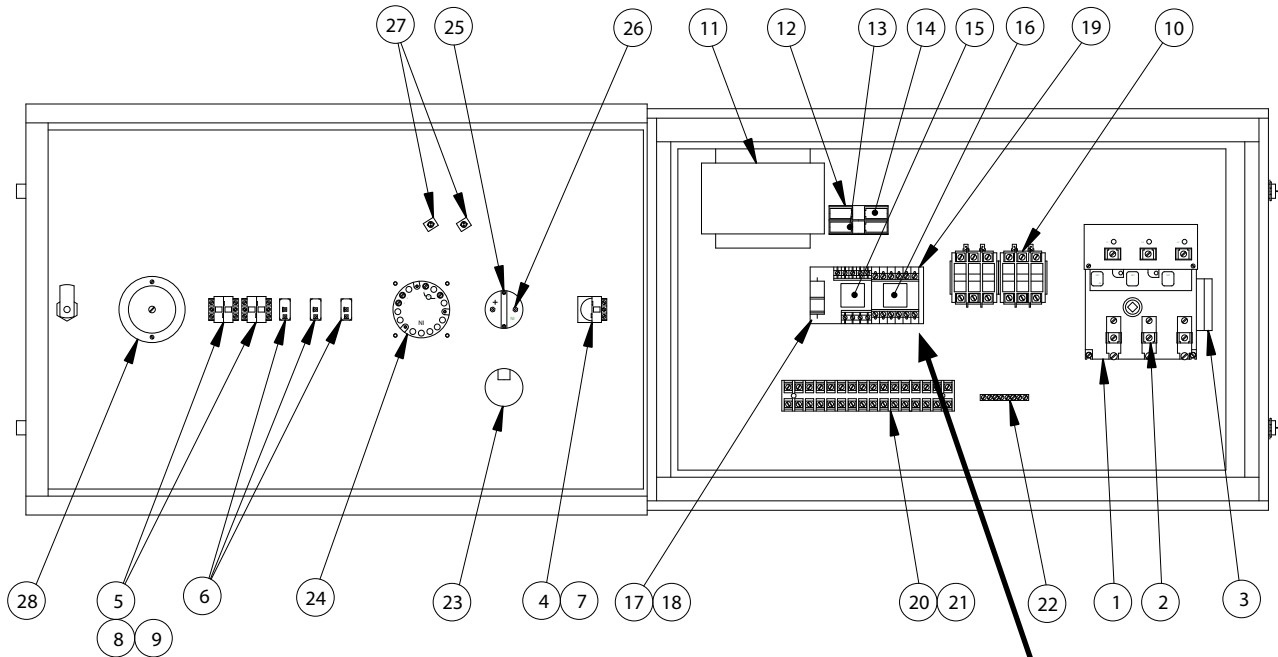

MAIN CONTROL PANEL PARTS

**NI Replacement Parts For:**

**Valley Type Main Control Panel**

**Parts are available for many kinds of main panels.**

**Call our sales office for assistance.**

Item	NI Part #	Qty	Description
1	93666	1	Switch, Main Disconnect
2	34008	6	Clip, Fuse, Main Disconnect
3	93665	1	Switch, Interlock, Aux.
4	936154	1	Switch, Push-Button w/ 1 N.O.
5	936154	1	Switch, Push-Button w/ 1 N.O.
6	93679	3	Switch, Toggle, SPST
7	936152	1	Switch Block, N.O.
8	936152	2	Switch Block, N.O.
9	936153	1	Switch Block, N.C.
10	40018	2	Contactor, 3-Pole
11	95603	1	Transformer
12	56003	1	Fuseholder, 2-Pole
13	55030	1	Fuse, FLQ, 3 Amp
14	55018	1	Fuse, FLQ, 5 Amp
15	89618	1	Relay, DPDT, 120V DC (Safety)
	89666	1	Relay, DPDT, 120V DC (Safety) (smaller base for earlier models)
16	89615	1	Relay, Latching, DPDT (Auto-Reverse)
17	19504	1	Board, Relay, 3-Second Delay
18	91401	1	Snap Track, 2"
	91402	1	Snap Track, 6"
19	19511	1	Board, Relay, Latching (Auto-Reverse)

Item	NI Part #	Qty	Description
20	93805	1	Strip, Terminal, 16-Pole
21	93806	1	Terminal, Marker Strip, 16-Pole
22	77005	1	Lug, Ground Strip
23	78001	1	Meter, Hour
24	94401	1	Timer, Percent, 60-Second
25	78004	1	Meter, Volt, 600V
26	270XX	2	Cap, Vinyl
27	76002	2	Light, Indicator
28	65001	1	Handle, Main Disconnect, Kit