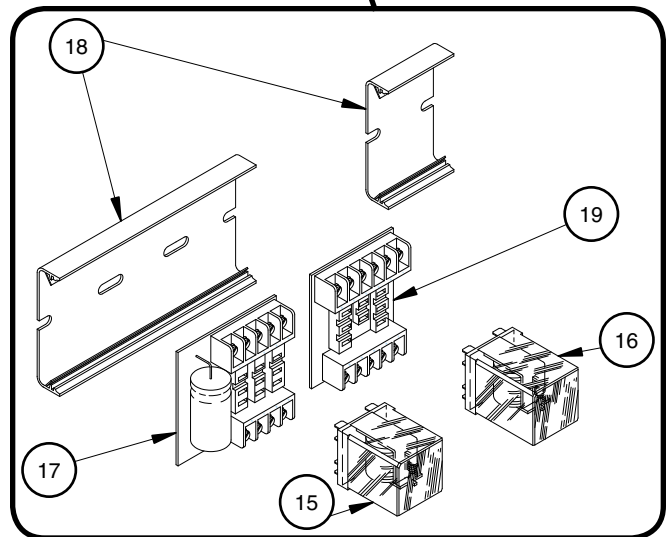

MAIN CONTROL PANEL PARTS

**NI Replacement Parts For:**

**Valley Type Main Control Panel**

**Parts are available for many kinds of main panels.**

**Call our sales office for assistance.**

Item	NI Part #	Qty	Description
1	93666	1	Switch, Main Disconnect
2	34008	6	Clip, Fuse, Main Disconnect
3	93665	1	Switch, Interlock, Aux.
4	936154	1	Switch, Push-Button w/ 1 N.O.
5	936154	1	Switch, Push-Button w/ 1 N.O.
6	93679	3	Switch, Toggle, SPST
7	936152	1	Switch Block, N.O.
8	936152	2	Switch Block, N.O.
9	936153	1	Switch Block, N.C.
10	40018	2	Contactor, 3-Pole
11	95603	1	Transformer
12	56003	1	Fuseholder, 2-Pole
13	55030	1	Fuse, FLQ, 3 Amp
14	55018	1	Fuse, FLQ, 5 Amp
15	89618	1	Relay, DPDT, 120V DC (Safety)
	89666	1	Relay, DPDT, 120V DC (Safety) (smaller base for earlier models)
16	89615	1	Relay, Latching, DPDT (Auto-Reverse)
17	19504	1	Board, Relay, 3-Second Delay
18	91401	1	Snap Track, 2"
	91402	1	Snap Track, 6"
19	19511	1	Board, Relay, Latching (Auto-Reverse)

Item	NI Part #	Qty	Description
20	93805	1	Strip, Terminal, 16-Pole
21	93806	1	Terminal, Marker Strip, 16-Pole
22	77005	1	Lug, Ground Strip
23	78001	1	Meter, Hour
24	94401	1	Timer, Percent, 60-Second
25	78004	1	Meter, Volt, 600V
26	270XX	2	Cap, Vinyl
27	76002	2	Light, Indicator
28	65001	1	Handle, Main Disconnect, Kit