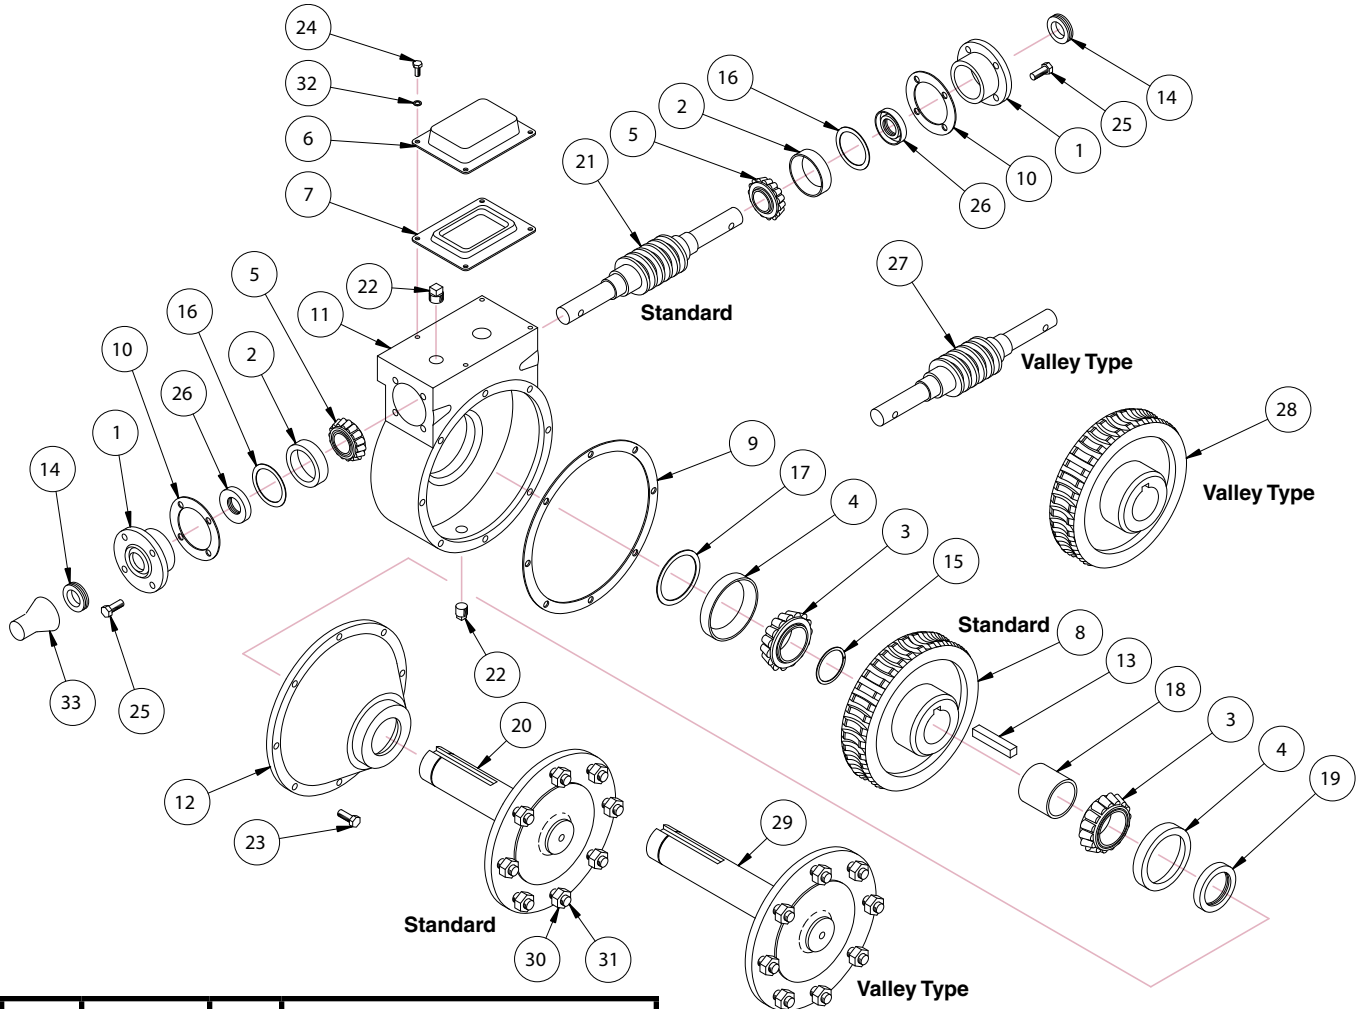

WHEEL GEARBOX PARTS

NI Replacement Gearbox Parts for:

Omni Standard and Valley Type — 610502 & 610504

Item	NI Part #	Qty	Description
1	27073	2	Cap, Input, Open End
2	44049	2	Cup, Bearing, Input
3	37033	2	Cone, Bearing, Output
4	44028	2	Cup, Bearing, Output
5	17079	2	Cone, Bearing, Input
6	32001	1	Chamber, Expansion, Flat Top
7	46008	1	Diaphragm, Expansion Chamber
8	600XX	1	Gear, Worm, for 610502
9	570XX	1	Gasket, Hub
10	570XX	2	Gasket, End Cap
11	670XX	1	Housing, Flat Top
12	680XX	1	Hub
13	72008	1	Key
14	911107	2	Seal, Input
15	898XX	1	Snap Ring, Output
16	908XX	2	Shim, Input
17	908XX	1	Shim, Output
18	918XX	1	Spacer, Output

Item	NI Part #	Qty	Description
19	911XX	1	Seal, Output
20	902XX	1	Shaft, Output for 610502
21	902106	1	Shaft, Worm, Input, for 610502
22	89012	2	Plug
23	200XX	8	Bolt
24	20073	4	Screw, Cap, 1/4-20 x 1/2
25	91002	8	Screw, Cap, 3/8" - 16 x 1
26	911XX	2	Seal, Input
27	902XX	1	Shaft, Worm, Input, for 610504
28	600XX	1	Gear, Worm, for 610504
29	902XX	1	Shaft, Output, for 610504
30	82002	8	Nut, Lug, 9/16-18
31	20002	8	Bolt, Press-In, 9/16-18 x 1-5/8"
32	972117	4	Washer, Lock, 1/4"
33	90623	1	Shield, Input Shaft Protector