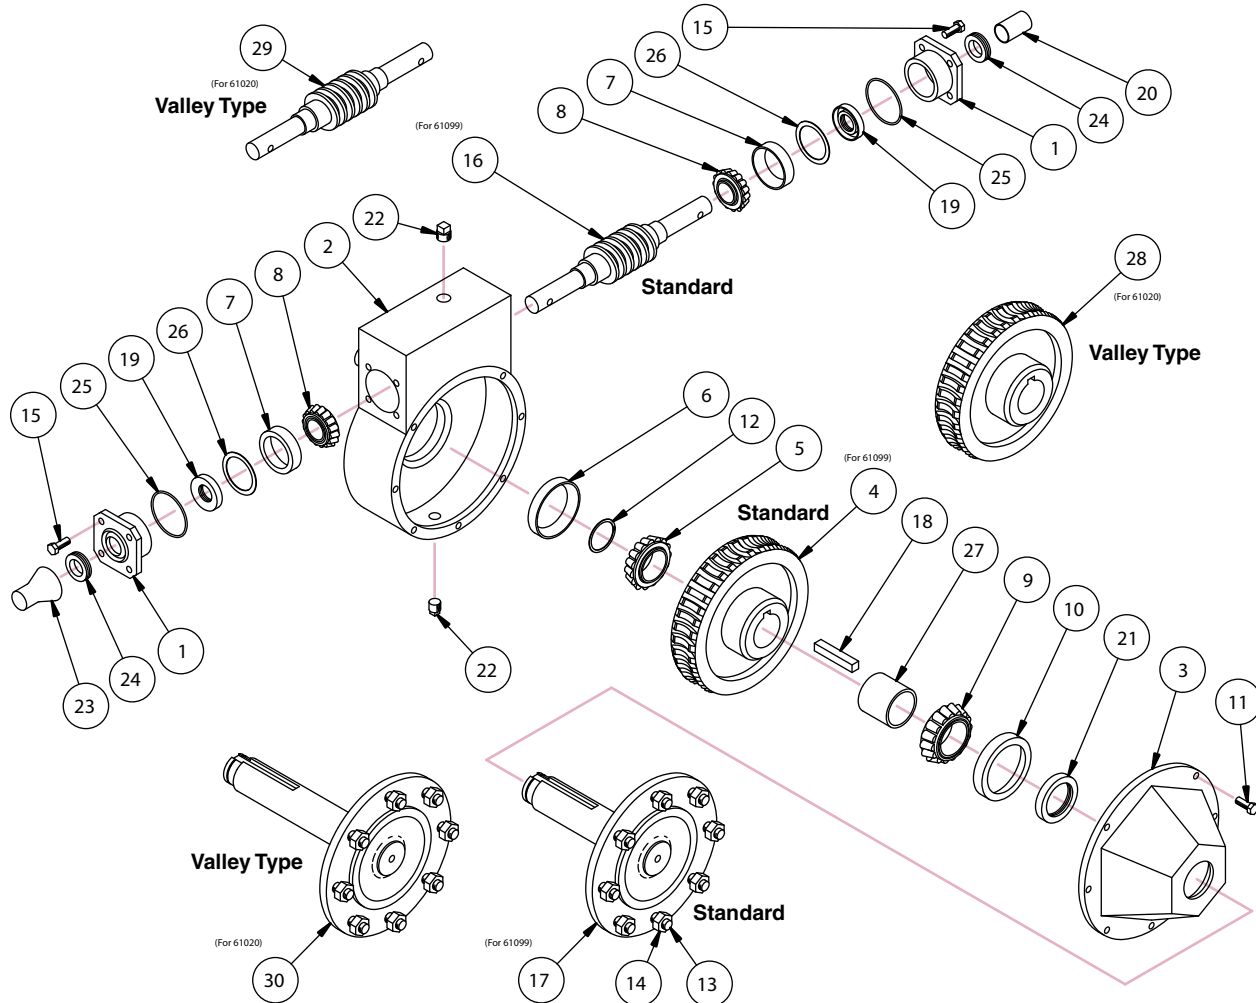

WHEEL GEARBOX PARTS

**NI Replacement Gearbox Parts for:**

**Durst Standard and Valley Type — 61099 & 61020**

Item	NI Part #	Qty	Description
1	27075	2	Cap, End, Open Steel
2	67051	1	Housing, Back, 1995
3	43021	1	Cover, Output Shaft, 2-1/4"
4	60033	1	Gear, HD Output, 2-1/4" for 61099
5	37011	1	Cone, Bearing, Output Shaft, 2"
6	44014	1	Cup, Bearing, Output, 2"
7	44009	2	Cup, Bearing, Input, 1-1/4"
8	37072	2	Cone, Bearing, Input, 1-1/4"
9	37033	1	Cone, Bearing, Output Shaft, 2-1/4" I.D.
10	44028	1	Cup, Bearing, Output, 2-1/4"
11	91002	7	Screw, HHCS, 3/8-16 x 1"
12	89805	1	Ring, Snap, Output Shaft
13	20005	8	Bolt, Lug, 9/16-18 x 1.69"
14	82002	8	Nut, 9/16-18, Lug, Wheel
15	97203	8	Bolt, HHCS, 3/8-16 x 1"
16	90208	1	Shaft, Worm, Input, for 61099

Item	NI Part #	Qty	Description
17	902261	1	Shaft, Output, 2-1/4" Std for 61099
18	72008	1	Key, Output Shaft, 2-1/4"
19	91153	2	Seal, Input
20	270XX	1	Cap, Protector, Shaft, Vinyl
21	911113	1	Seal, Output Shaft, 2-1/4"
22	89012	2	Plug, 3/4", Steel, Black, NPT
23	90623	1	Shield, Input, Shaft, Protector
24	911107	2	Seal, Input, Dust, Excluder
25	89820	2	O-Ring, Input Shaft
26	90802	1	Shim, Input Shaft
27	918XX	1	Spacer, 2-1/4" Shaft
28	600XX	1	Gear, HD Output, 2-1/4" for 61020
29	902XX	1	Shaft, Worm, Input for 61020
30	902XX	1	Shaft, Output, 2-1/4" Std for 61020