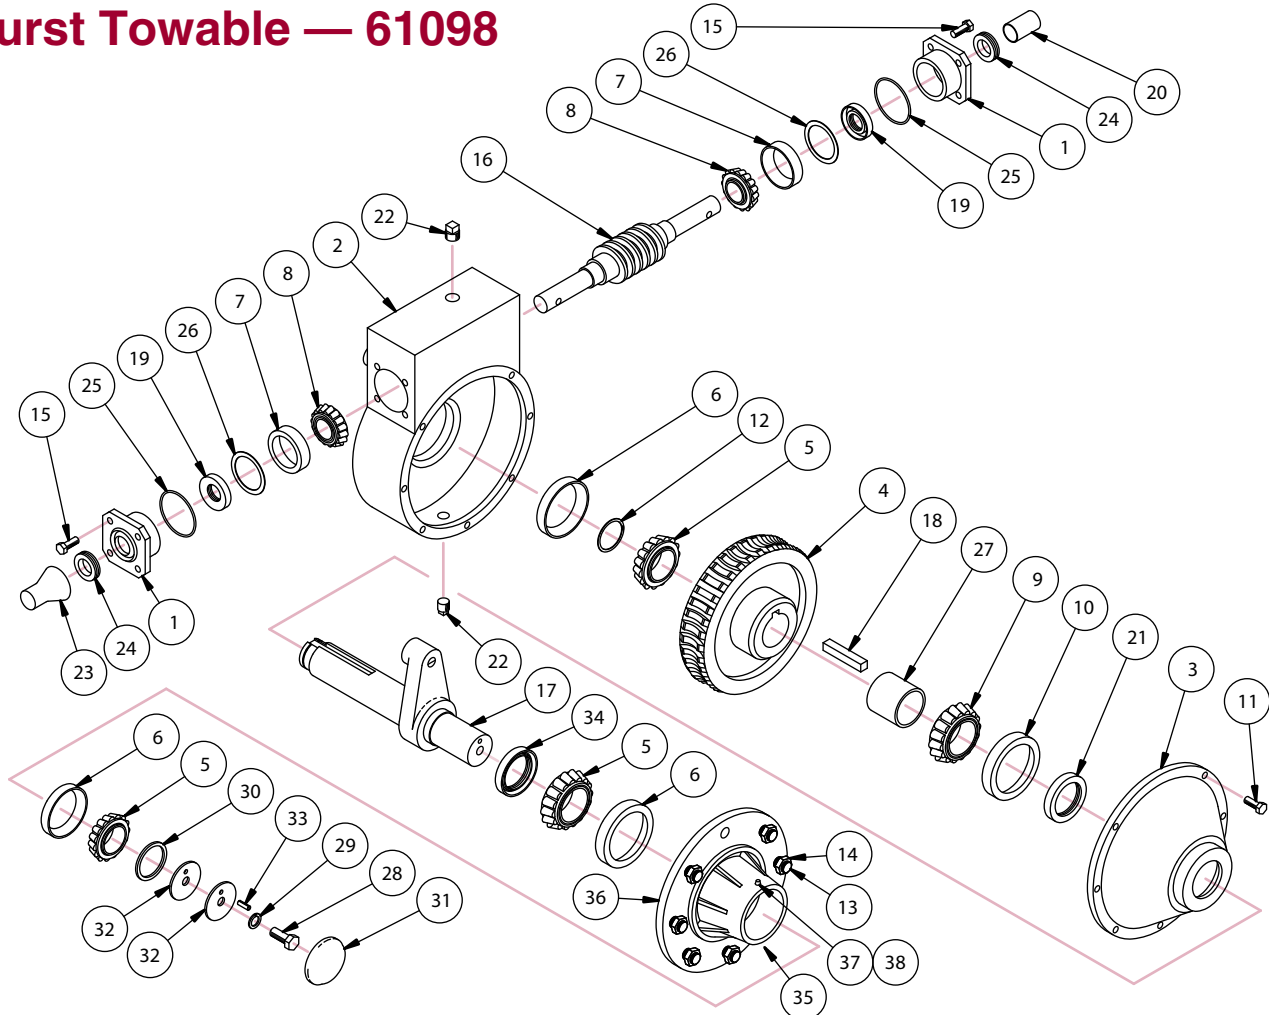

WHEEL GEARBOX PARTS

**NI Replacement Gearbox Parts for:
Durst Towable — 61098**

Item	NI Part #	Qty	Description
1	27040	2	Cap, End
2	670XX	1	Housing
3	670XX	1	Housing, Cover
4	600XX	1	Gear, Worm
5	37011	1	Cone, Bearing, Output Shaft, 2"
6	44014	1	Cup, Bearing, Output, 2"
7	44049	2	Cup, Bearing, Input, 1-1/4"
8	17079	2	Cone, Bearing, Input, 1-1/4"
9	37069	1	Cone, Bearing, Output Shaft, 2-1/4"
10	44028	1	Cup, Bearing, Output, 2-1/4"
11	91002	7	Screw, HHCS, 3/8-16 x 1"
12	89805	1	Ring, Snap, Output Shaft
13	200XX	8	Bolt, Lug
14	82002	8	Nut, 9/16-18, Lug, Wheel
15	91002	8	Screw, HHCS, 3/8-16 x 1"
16	90233-1	1	Shaft, Worm, Input
17	902XX	1	Shaft, Output
18	72008	1	Key, Output Shaft
19	91153-1	2	Seal, Input

Item	NI Part #	Qty	Description
20	270XX	1	Cap, Protector, Shaft, Vinyl
21	911134	1	Seal, Output Shaft, 2-1/4"
22	89012	2	Plug, 3/4" NPT
23	90623	1	Shield, Input, Shaft, Protector
24	911107	2	Seal, Input, Dust, Excluder
25	89820	2	O-Ring, Input Shaft
26	90810	*	Shim, Input Shaft
27	918XX	1	Spacer
28	200XX	1	Bolt, 1/2-13UNC 1.25 Long
29	97272	1	Washer, Lock, 1/2"
30	918XX	1	Spacer
31	430XX	1	Cover, Dust
32	880XX	2	Plate, Keeper
33	850XX	1	Roll Pin
34	911XX	1	Seal
35	966XX	1	Pressure Relief Fitting
36	680XX	1	Hub, Wheel
37	984XX	1	Zerk, Grease
38	270XX	1	Cap, Plastic Zerk