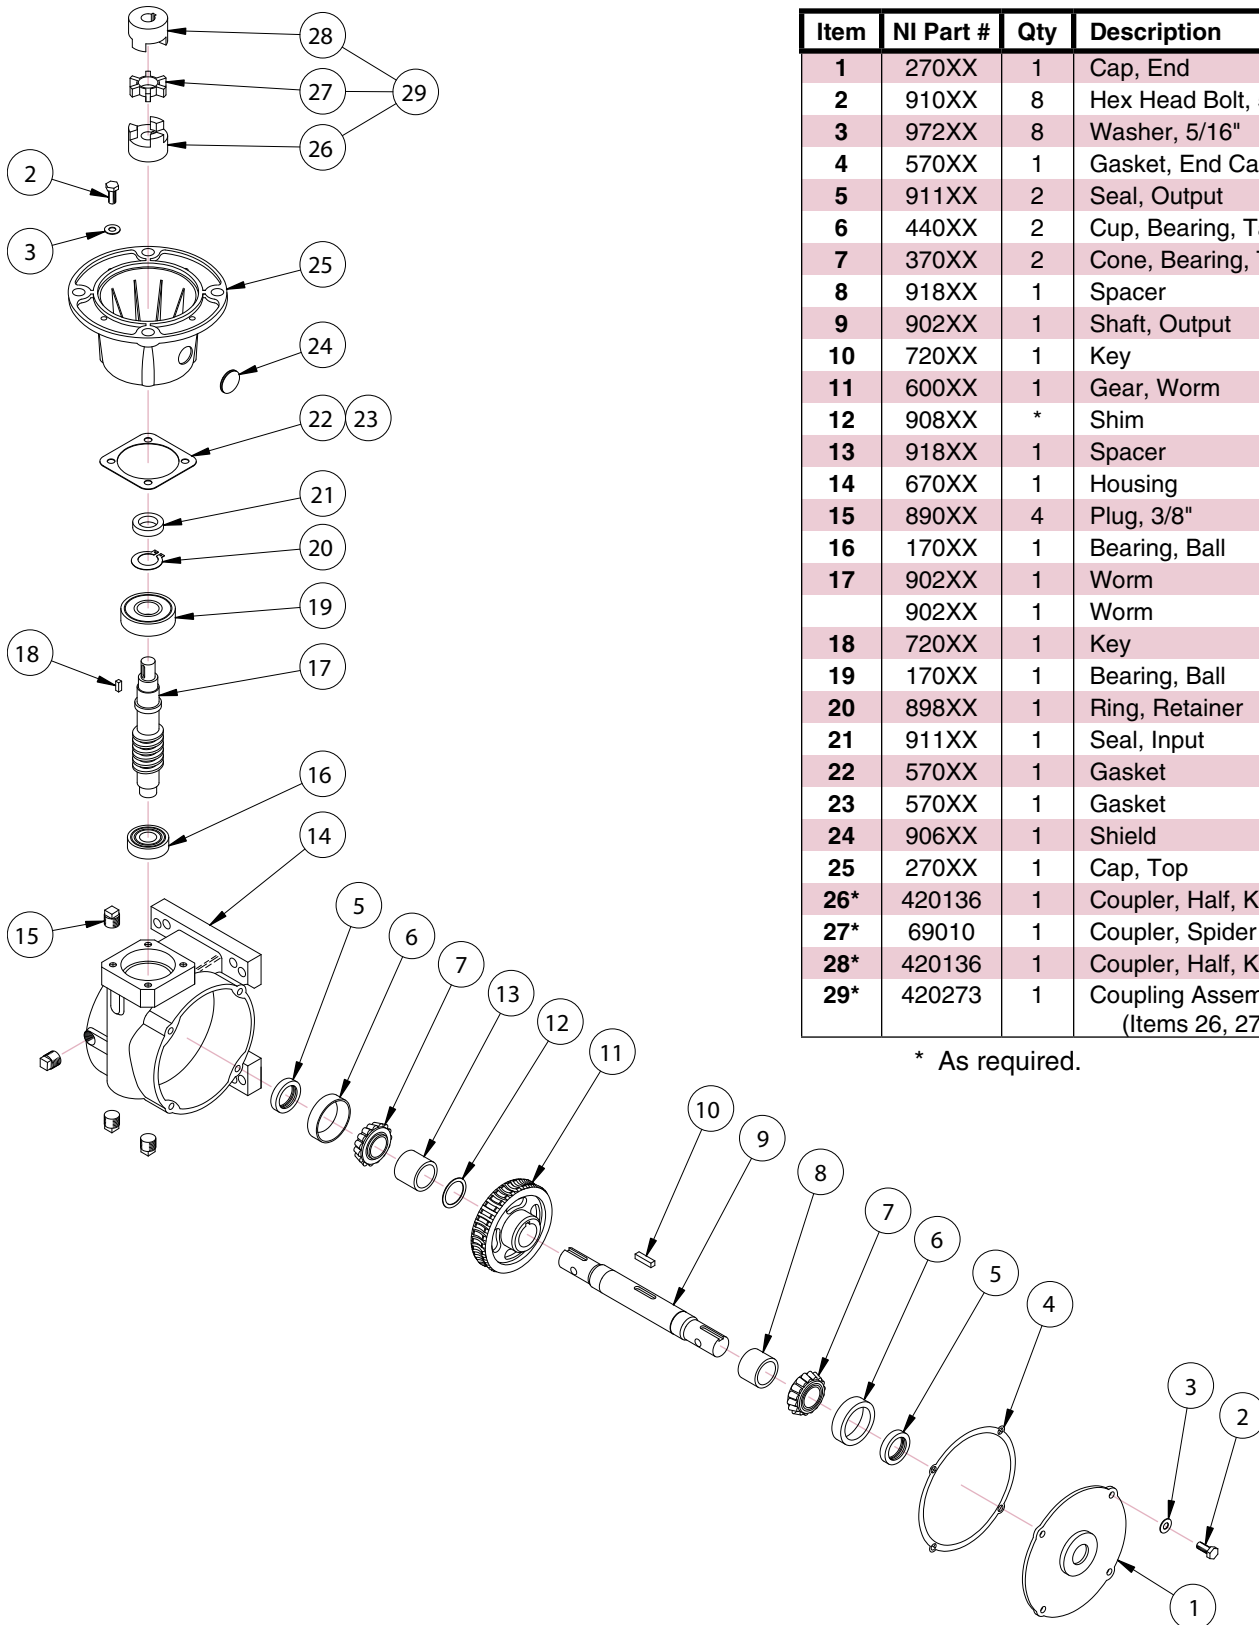

CENTER DRIVE PARTS

**NI Replacement Parts for:**

**NI Universal Gearbox — 610550 & 610530**

Item	NI Part #	Qty	Description
1	270XX	1	Cap, End
2	910XX	8	Hex Head Bolt, 5/16"
3	972XX	8	Washer, 5/16"
4	570XX	1	Gasket, End Cap
5	911XX	2	Seal, Output
6	440XX	2	Cup, Bearing, Tapered
7	370XX	2	Cone, Bearing, Tapered
8	918XX	1	Spacer
9	902XX	1	Shaft, Output
10	720XX	1	Key
11	600XX	1	Gear, Worm
12	908XX	*	Shim
13	918XX	1	Spacer
14	670XX	1	Housing
15	890XX	4	Plug, 3/8"
16	170XX	1	Bearing, Ball
17	902XX	1	Worm
18	902XX	1	Worm
19	720XX	1	Key
20	170XX	1	Bearing, Ball
21	898XX	1	Ring, Retainer
22	911XX	1	Seal, Input
23	570XX	1	Gasket
24	570XX	1	Gasket
25	906XX	1	Shield
26*	270XX	1	Cap, Top
27*	420136	1	Coupler, Half, Keyed
28*	69010	1	Coupler, Spider Insert
29*	420136	1	Coupler, Half, Keyed
29*	420273	1	Coupling Assembly, Kit (Items 26, 27, & 28)