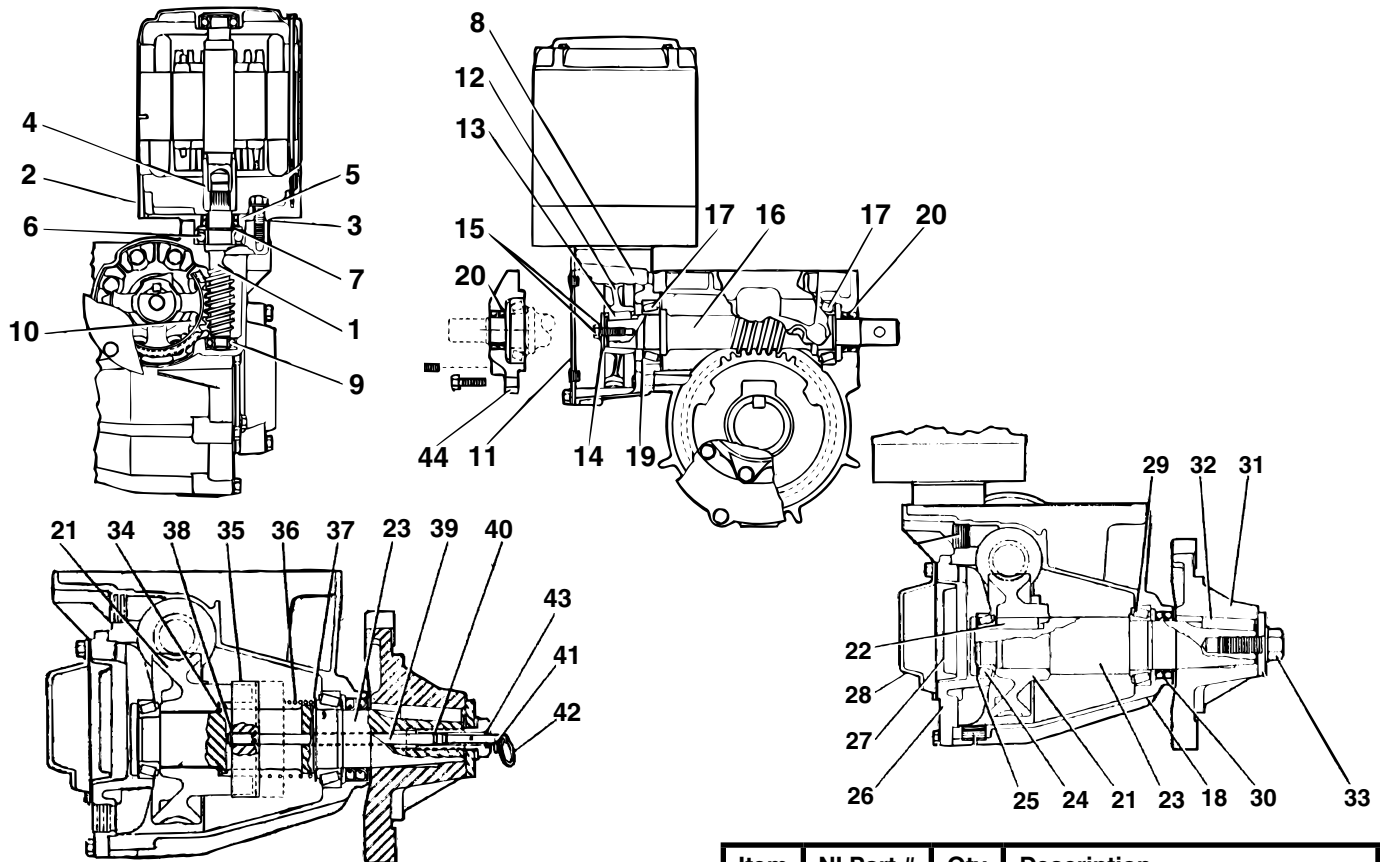

CENTER DRIVE PARTS

NI Replacement Parts for:

**US 621 Gearmotor, Towable & Non-Towable**

Item	NI Part #	Qty	Description
1	90213	1	Shaft, Worm, Primary, 58:1
2	11009	1	Bracket, Adapter
3	908XX		Shim
4	425XX	1	Coupling, Splined
5	91176	2	Seal, Oil
6	17024	1	Bearing, Ball
7	89803	2	Ring, Snap
8	670XX	1	Case, Gear
9	17011	1	Bearing, Ball
10	880XX	1	Plate, Filler
11	430XX	1	Cover, Special
12	60007	1	Gear, Worm, Primary, 58:1
13	720XX	1	Key, Square
14	88008	1	Plate, Clamping
15	910XX		Cap Screw w/ Lock Washers
16	90220	1	Shaft, Worm, Final: Slave
	90221	1	Shaft, Worm, Final: Motorized
17	37009	1	Cone, Bearing, Tapered Roller
	44005	1	Cup, Bearing, Tapered Roller
18	670XX		Housing, Gear Case
19	908XX		Shim
20	91138	2	Seal, Oil, Output
21	60011	1	Gear, Worm, Final: Non-Towable
	60009	1	Gear, Worm, Final: Towable
22	720XX	2	Key, Square, Last Disconnect

Item	NI Part #	Qty	Description
23	90216	1	Shaft, Output: Non-Towable
	90225	1	Shaft, Output: Towable
24	37001	1	Cone, Bearing, Roller
	44006	1	Cup, Bearing, Roller
25	908XX	1	Shim
26	67002	1	Housing, Bearing
27	46003	1	Diaphragm, Expansion Chamber
	46005	1	Diaphragm only
28	430XX	1	Cover, Special
29	37004	1	Cone, Bearing, Roller
	44007	1	Cup, Bearing, Roller
30	91137	1	Seal, Oil
31	68004	1	Hub, Wheel
32	720XX	1	Key, Square
33	880XX	1	Plate, Clamping
34	908XX		Shim
35	46502	1	Disconnect Bar
36	926XX	1	Spring
37	926XX	1	Spring, Retainer
38	898XX	1	Ring, Snap
39	90207	1	Shaft, Disconnect
40	898XX	2	O-Ring
41	850XX	1	Pin, Special
42	898XX	1	Ring, Special
43	91104	1	Seal, Oil
44	270XX	1	Cap, Bearing (GWC)