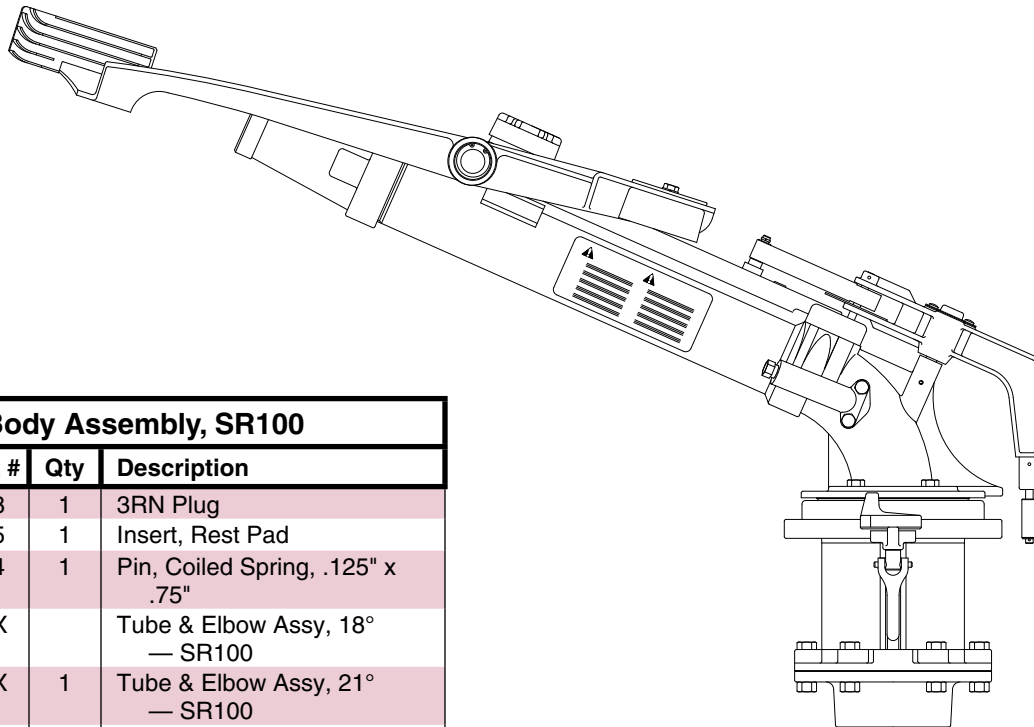

**SPRINKLER PARTS**

**Nelson SR100 End Gun Parts — 64001, 64009**

<b>Body Assembly, SR100</b>			
<b>Item</b>	<b>NI Part #</b>	<b>Qty</b>	<b>Description</b>
1	89008	1	3RN Plug
2	69005	1	Insert, Rest Pad
3	85034	1	Pin, Coiled Spring, .125" x .75"
4	145XX		Tube & Elbow Assy, 18° — SR100
5	145XX	1	Tube & Elbow Assy, 21° — SR100
6	145XX	1	Tube & Elbow Assy, 24° — SR100
7	93210	1	Stop, Shifter — SR100
8	91014	4	Screw, #8-32 x .375" Self-Tapping Pan Hd.
9	14586	1	Label, Warning — English, Spanish
10	14587	1	Label, Warning — German, French, Swedish
11	57022	1	Gasket
12	91022	2	Screw, 1/4-20 x .375" Hex Hd. Cap
13	145XX	1	Tube & Elbow Assy, 43° — SR100
14	902XX	1	Shaft, Trip Lever — SR100 43°
15	880XX	1	Cover Plate, Sec. Elbow Port
16	902XX	1	Shaft, Trip Lever — SR100 18°, 21°, 24°
	14580	1	Body Assembly — SR100 18°
	14581	1	Body Assembly — SR100 21°
	14582	1	Body Assembly — SR100 24°
	145XX	1	Body Assembly — SR100 43°

<b>Optional Secondary Nozzle Components</b>			
<b>Item</b>	<b>NI Part #</b>	<b>Qty</b>	<b>Description</b>
17	20020	2	Screw, .25-20 x 1.25" Hex Hd Cap
18	89008	1	3RN Plug
19	79596	1	Elbow, Secondary Nozzle
20	57022	1	Gasket