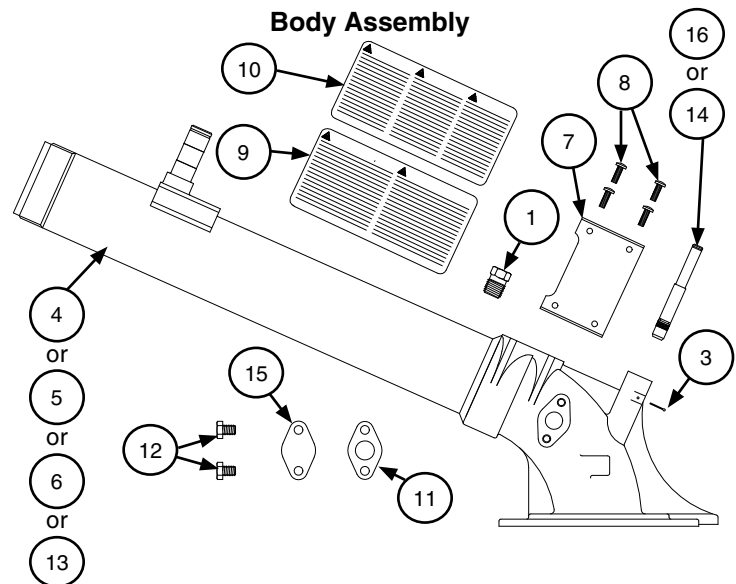

**SPRINKLER PARTS**

**Nelson SR100 End Gun Parts — 64001, 64009**

<b>Body Assembly, SR100</b>			
<b>Item</b>	<b>NI Part #</b>	<b>Qty</b>	<b>Description</b>
1	89008	1	3RN Plug
2	69005	1	Insert, Rest Pad
3	85034	1	Pin, Coiled Spring, .125" x .75"
4	145XX		Tube & Elbow Assy, 18° — SR100
5	145XX	1	Tube & Elbow Assy, 21° — SR100
6	145XX	1	Tube & Elbow Assy, 24° — SR100
7	93210	1	Stop, Shifter — SR100
8	91014	4	Screw, #8-32 x .375" Self-Tapping Pan Hd.
9	14586	1	Label, Warning — English, Spanish
10	14587	1	Label, Warning — German, French, Swedish
11	57022	1	Gasket
12	91022	2	Screw, 1/4-20 x .375" Hex Hd. Cap
13	145XX	1	Tube & Elbow Assy, 43° — SR100
14	902XX	1	Shaft, Trip Lever — SR100 43°
15	880XX	1	Cover Plate, Sec. Elbow Port
16	902XX	1	Shaft, Trip Lever — SR100 18°, 21°, 24°
	14580	1	Body Assembly — SR100 18°
	14581	1	Body Assembly — SR100 21°
	14582	1	Body Assembly — SR100 24°
	145XX	1	Body Assembly — SR100 43°

<b>Optional Secondary Nozzle Components</b>			
<b>Item</b>	<b>NI Part #</b>	<b>Qty</b>	<b>Description</b>
17	20020	2	Screw, .25-20 x 1.25" Hex Hd Cap
18	89008	1	3RN Plug
19	79596	1	Elbow, Secondary Nozzle
20	57022	1	Gasket