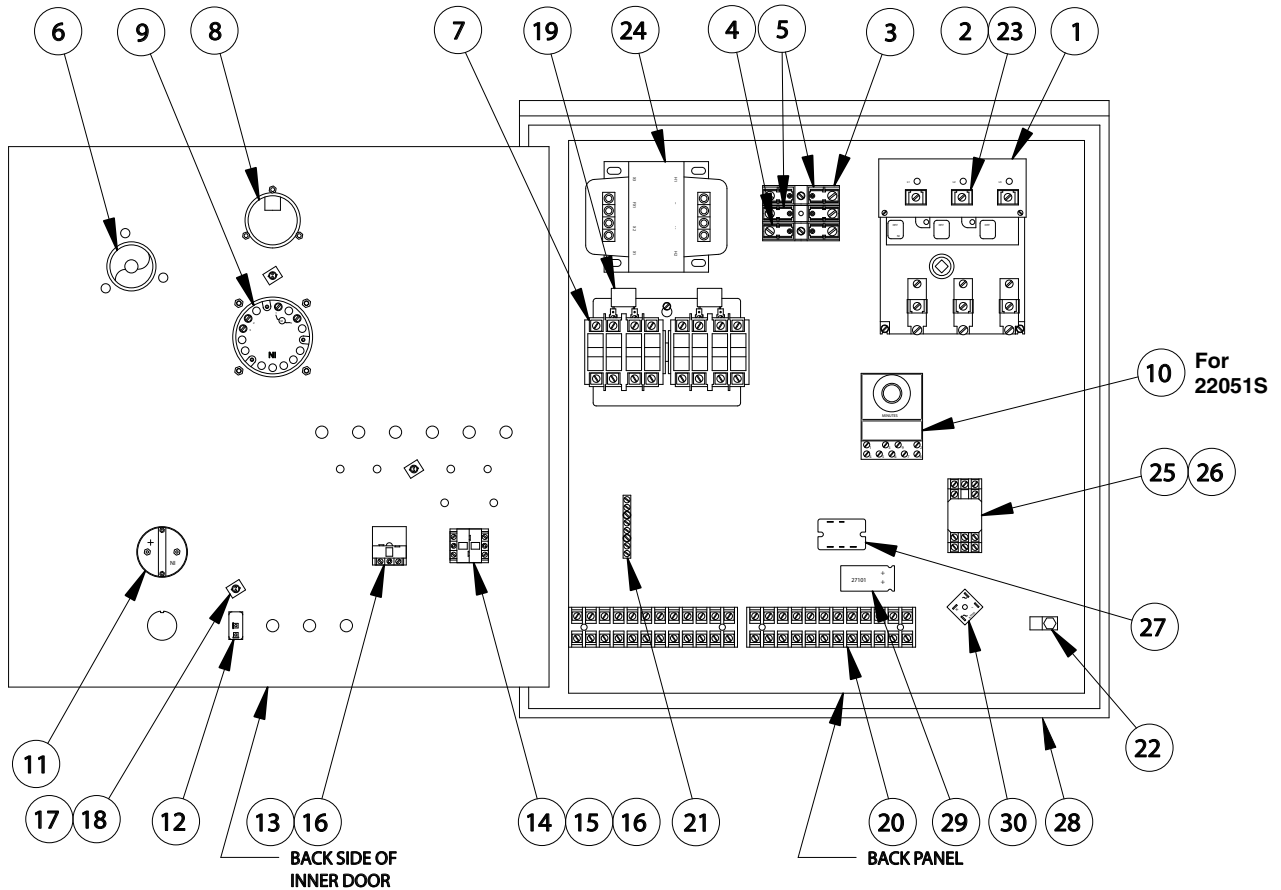

MAIN CONTROL PANEL PARTS

**NI Replacement Parts For:**

**Basic NI – Lockwood Type Main Control Panel  
— 22051S and 22051**

Item	NI Part #	Qty	Description
1	93666	1	Switch, Main Disconnect
2	34008	6	Clip, Fuse, Main Disconnect
3	56002	1	Fuseholder, 3-Pole
4	55018	1	Fuse, FLQ, 5 Amp
5	55030	2	Fuse, FLQ, 3 Amp
6	65001	1	Handle, Main Disconnect, Kit
7	40009	1	Contactor, Reversing, 4-Pole
8	78001	1	Meter, Hour
9	94409	1	Timer, Percent, 30-Second
10	94423	1	Timer, Overwatering (Optional)
11	78037-1	1	Meter, Volt, 600V
12	93679	1	Switch, Toggle, SPST
13	93671	1	Switch, Push-Button
14	93669	1	Switch, 3-Position
15	93668	2	Switch Block, N.C., Red
16	93667	3	Switch Block, N.O., Green

Item	NI Part #	Qty	Description
17	76002	3	Light, Indicator
18	82003	3	Clip, Retaining, Light
19	93401	2	Suppressor, Arc
20	93803	2	Strip, Terminal, 12-Pole
21	77005	1	Lug, Ground, Strip
22	77004	2	Lug, Ground, Single
23	550XX	3	Fuse (sized per system)
24	95603	1	Transformer
25	89617	1	Relay, 12 VDC
26	89638	1	Relay Socket
27	89630	1	Relay
28	22028	1	Enclosure, with Back Panel and Mounting Brackets
29	27101	1	Capacitor
30	89300	1	Rectifier

**NOTE:** 22051S includes item 10; 22051 does not.