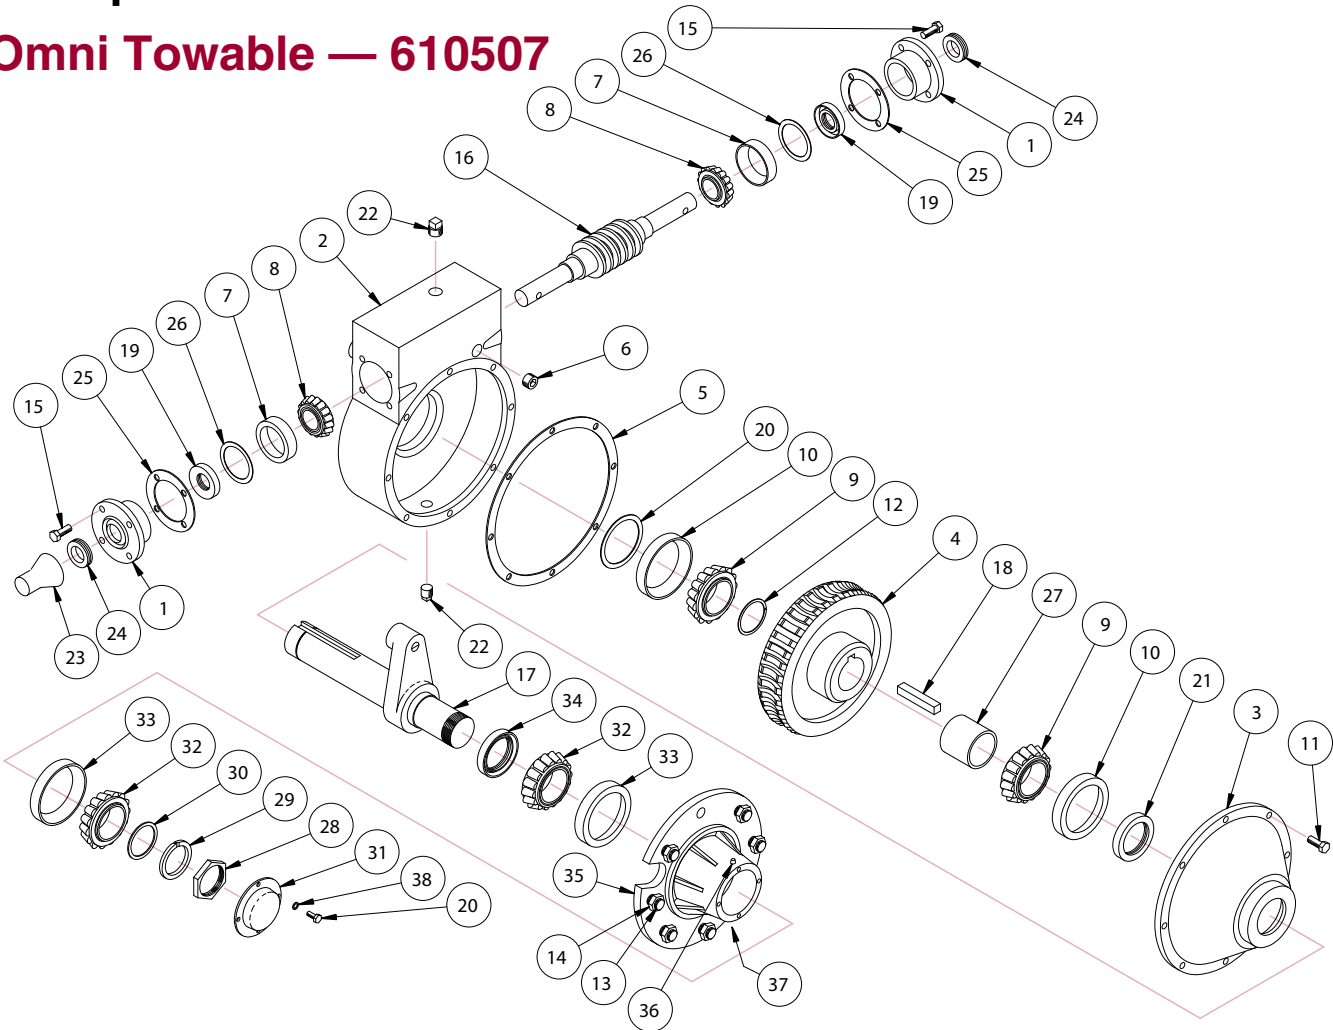

WHEEL GEARBOX PARTS

**NI Replacement Gearbox Parts for:  
Omni Towable — 610507**

Item	NI Part #	Qty	Description
1	270XX	2	Cap, End
2	670XX	1	Housing, Gearbox
3	670XX	1	Housing, Cover
4	600XX	1	Gear, Bull
5	570XX	1	Gasket*
6	890XX	1	Plug, 3/4" NPT w/ Hex Socket
7	44049	2	Cup, Bearing, Input
8	17079	2	Cone, Bearing, Input
9	37033	2	Cone, Bearing, Output
10	44028	2	Cup, Bearing, Output
11	91002	8	Screw, Hex Hd, 3/8-16 x 1"
12	898XX	1	Ring, Retaining
13	20002	8	Bolt, Press-In, 9/16-18 x 1-5/8"
14	82002	8	Nut, Lug, 9/16-18
15	91002	8	Screw, Hex Hd, 3/8-16 x 1"
16	902XX	1	Shaft, Worm, Input
17	902XX	1	Shaft, Output
18	72008	1	Key, Output Shaft
19	911XX	2	Seal, Input

\* Specify size.

Item	NI Part #	Qty	Description
20	20073	4	Screw, Cap, 1/4-20 x 1/2
21	911XX	1	Seal, Output
22	89012	2	Plug, 3/4" NPT
23	90633	1	Shield, Input Shaft Protector
24	911107	2	Seal, Input Dust Excluder
25	570XX	2	Gasket, Input*
26	908XX	2	Shim, Input Bearing*
27	918XX	1	Spacer, Output Shaft
28	918XX	1	Spacer
29	918XX	1	Spacer
30	918XX	1	Spacer
31	270XX	1	Cap, Dust
32	37011	2	Cone, Bearing, Output Shaft, 2"
33	44014	2	Cup, Bearing, Output, 2"
34	911XX	1	Seal
35	670XX	1	Housing, Towable Hub
36	98402	1	Zerk, Grease
37	970XX	1	Vent
38	972117	4	Washer, Lock, 1/4"

\* Specify size.