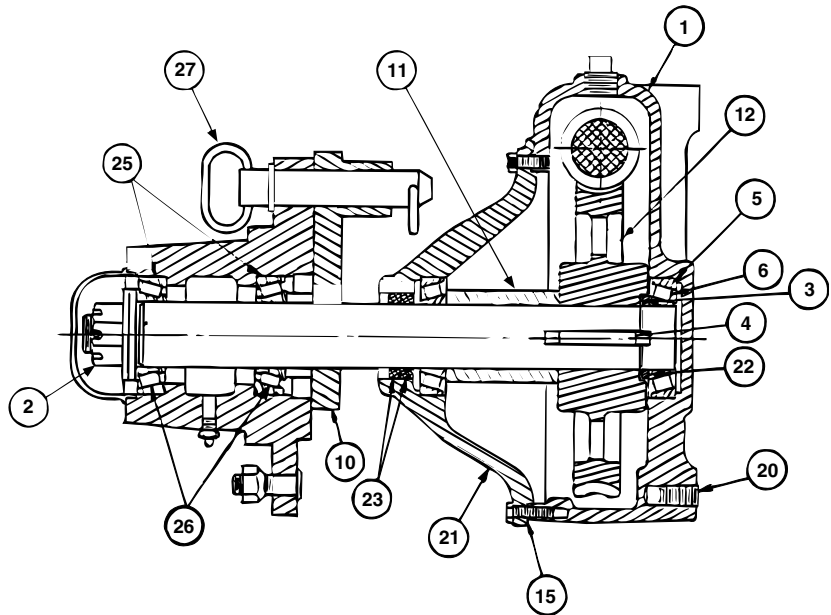

WHEEL GEARBOX PARTS

NI Replacement Gearbox Parts for:

Lockwood Towable
Left Hand / Right Hand, 5" and 6"

Note:
Parts subject to availability.

Item	NI Part Number		Qty	Description
	5"	6"		
1	----	----	1	Housing
2	----	----	1	Nut, Slotted Hex, 1"
3	89830	----	1	Snap Ring, Output
4	----	----	1	Key, sq. 0.500 x 2.188"
5	44019	44023	2	Cup, Bearing, Output
6	37025	37031	2	Cone, Bearing, Output
7	44009	44009	2	Cup, Bearing, Input
8	37026	37026	2	Cone, Bearing, Input
-	----	----	1	Ball, Lead, 1/4" <i>(not shown)</i>
10	----	90244	1	Shaft, Output
11	----	----	1	Spacer
12	60030	60024	1	Gear, Worm
13	90235	90234	1	Shaft, Worm, Input
14	89828	89828	2	O-Ring

Item	NI Part Number		Qty	Description
	5"	6"		
15	----	----	1	Gasket, Copper
-	----	----	1	Gasket, Copper, 1/2"
-	570126	570127	1	Gasket, Cover <i>(not shown)</i>
18	----	----	1	Cap, Input, Closed End
19	27017	27017	1	Cap, Input, Open End
20	----	----	4	Plug, Cap
21	----	----	1	Hub
22	97206		1	Washer
23	----	91123	2	Seal, Output
24	91121	91121	2	Seal, Input
25	44019	44028	2	Cup, Bearing, Output, Hub
26	37025	37031	2	Cone, Bearing, Output, Hub
27	85047	85047	2	Pin, Tow, 1" x 3-7/8"