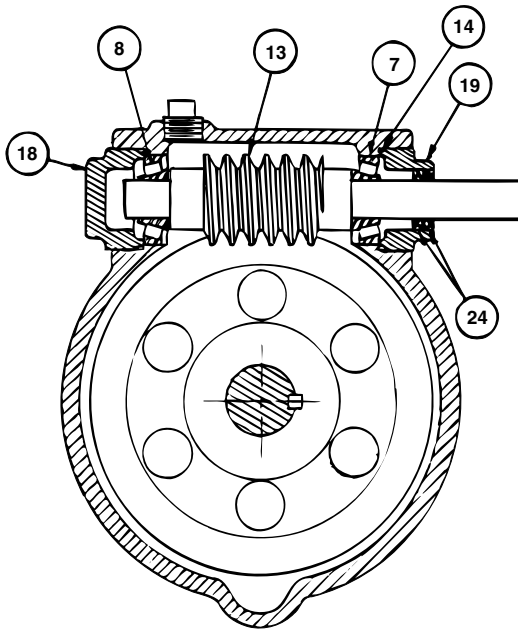

WHEEL GEARBOX PARTS

NI Replacement Gearbox Parts for:

Lockwood Towable
Left Hand / Right Hand, 5" and 6"

Note:
Parts subject to availability.

Item	NI Part Number		Qty	Description
	5"	6"		
1	----	----	1	Housing
2	----	----	1	Nut, Slotted Hex, 1"
3	89830	----	1	Snap Ring, Output
4	----	----	1	Key, sq. 0.500 x 2.188"
5	44019	44023	2	Cup, Bearing, Output
6	37025	37031	2	Cone, Bearing, Output
7	44009	44009	2	Cup, Bearing, Input
8	37026	37026	2	Cone, Bearing, Input
-	----	----	1	Ball, Lead, 1/4" <i>(not shown)</i>
10	----	90244	1	Shaft, Output
11	----	----	1	Spacer
12	60030	60024	1	Gear, Worm
13	90235	90234	1	Shaft, Worm, Input
14	89828	89828	2	O-Ring

Item	NI Part Number		Qty	Description
	5"	6"		
15	----	----	1	Gasket, Copper
-	----	----	1	Gasket, Copper, 1/2"
-	570126	570127	1	Gasket, Cover <i>(not shown)</i>
18	----	----	1	Cap, Input, Closed End
19	27017	27017	1	Cap, Input, Open End
20	----	----	4	Plug, Cap
21	----	----	1	Hub
22	97206		1	Washer
23	----	91123	2	Seal, Output
24	91121	91121	2	Seal, Input
25	44019	44028	2	Cup, Bearing, Output, Hub
26	37025	37031	2	Cone, Bearing, Output, Hub
27	85047	85047	2	Pin, Tow, 1" x 3-7/8"